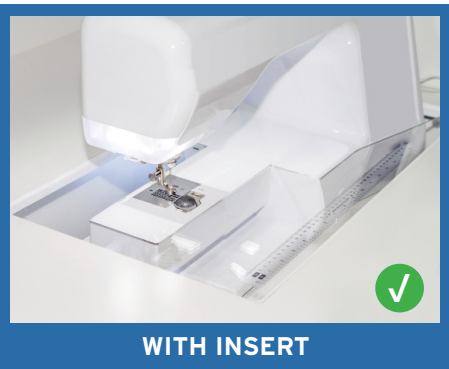

WITH INSERT