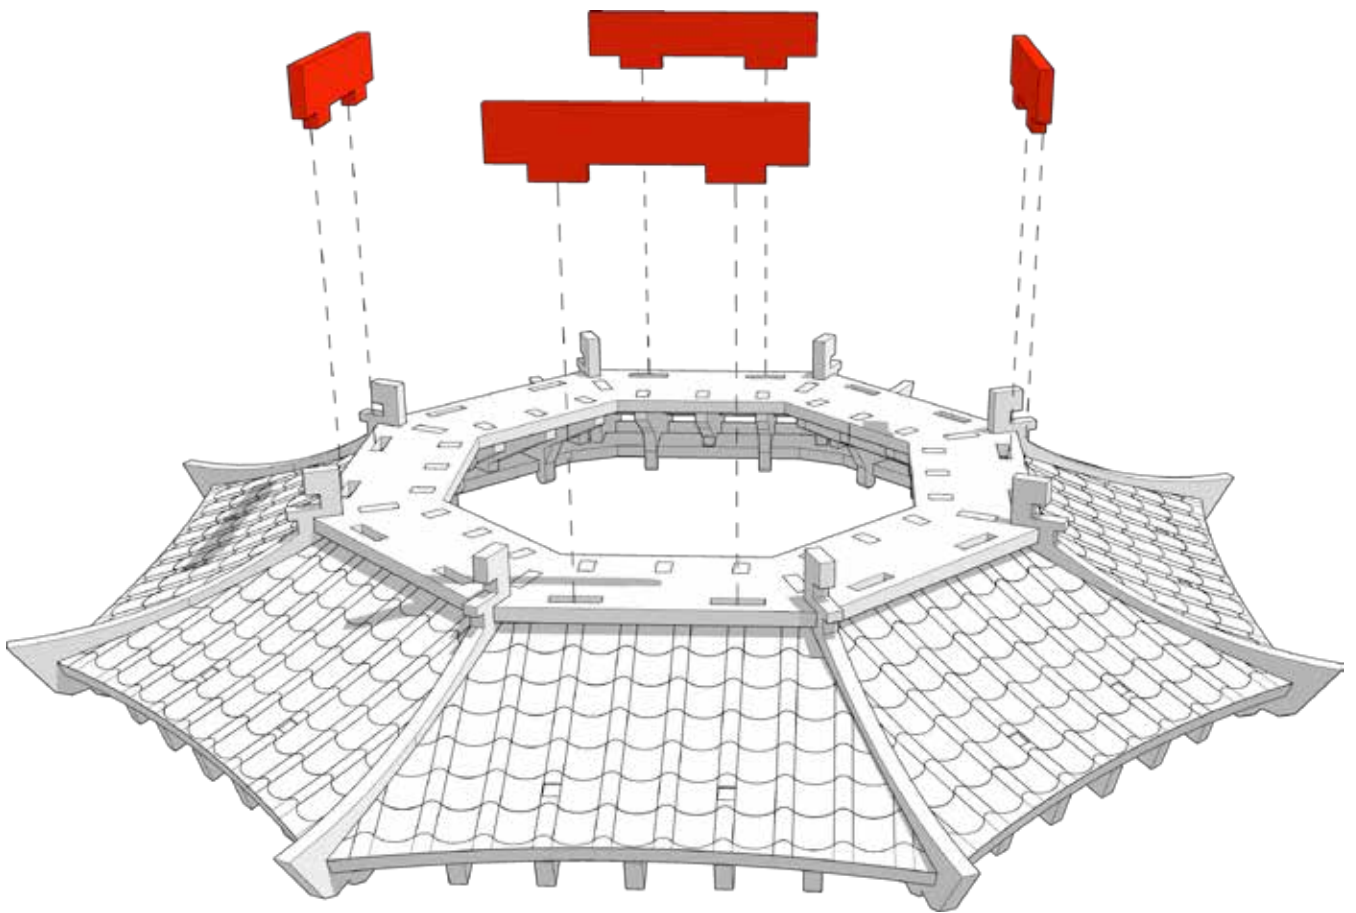

TABLETOP SCENICS

TTSCW-EES-111
Toshi : Hakkei-tō Pagoda
Open Extensions

12