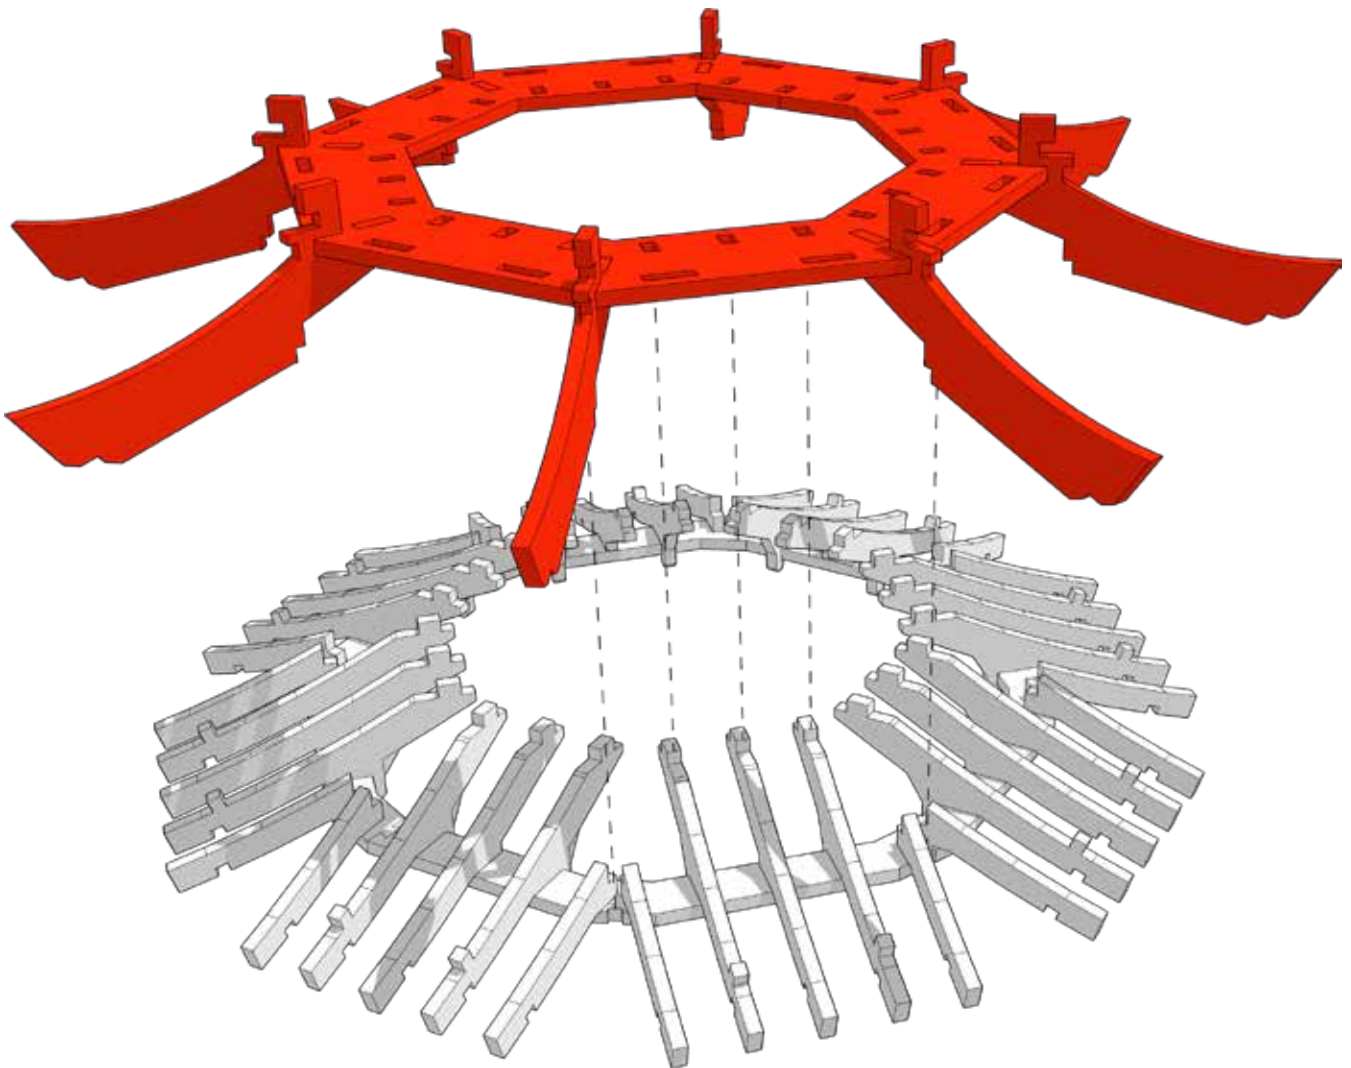

6

TABLETOP SCENICS

TTSCW-EES-111
Toshi : Hakkei-tō Pagoda
Open Extensions

7

It is likely parts will pop out as you progressively slot this on. Be sure to check all parts are fully in place before glue dries.

Roof sits under the larger hexagon part. Slot into place and align the tabs and push down. Using superglue or a fast drying glue is recommended. Repeat around the roof.

TABLETOP SCENICS

TTSCW-EES-111
Toshi : Hakkei-tō Pagoda
Open Extensions