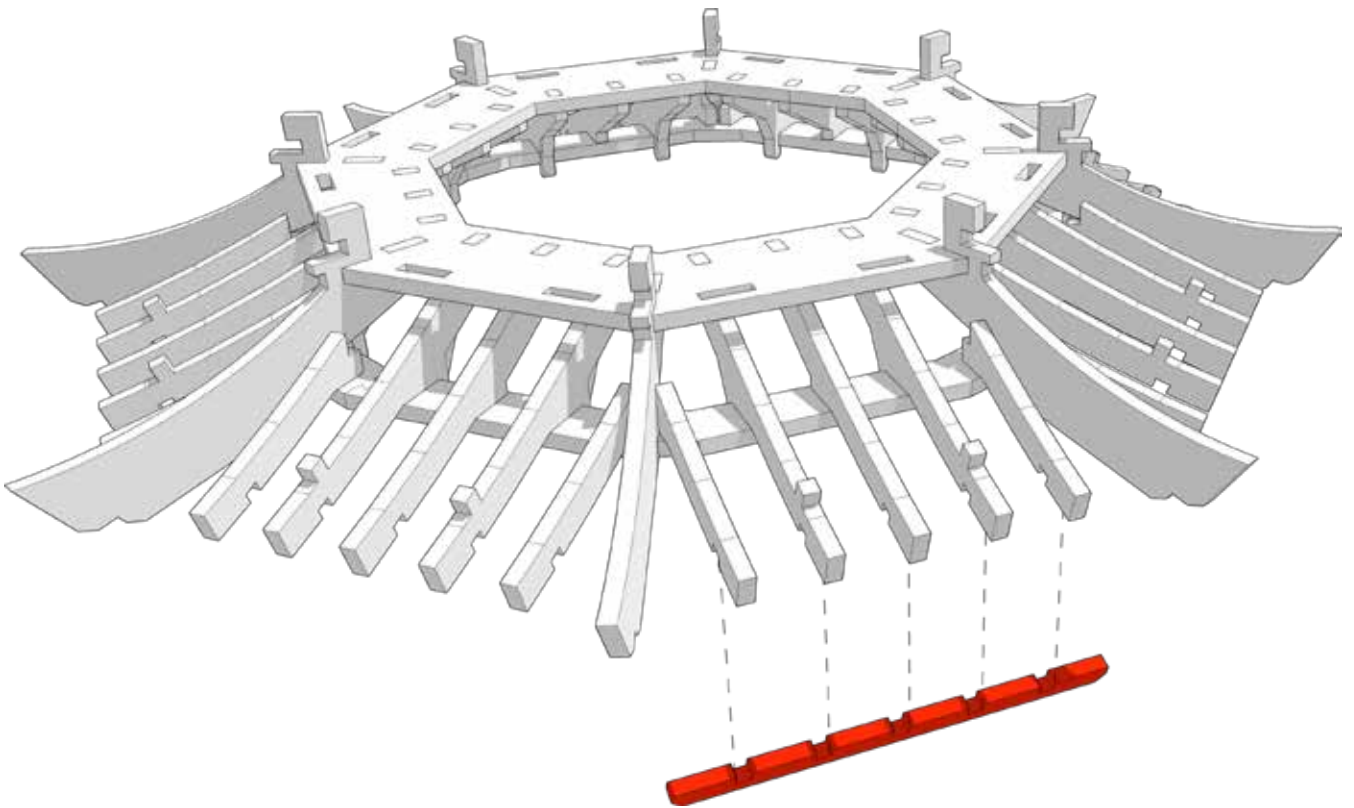

TABLETOP SCENICS

TTSCW-EES-111
Toshi : Hakkei-tō Pagoda
Open Extensions

8