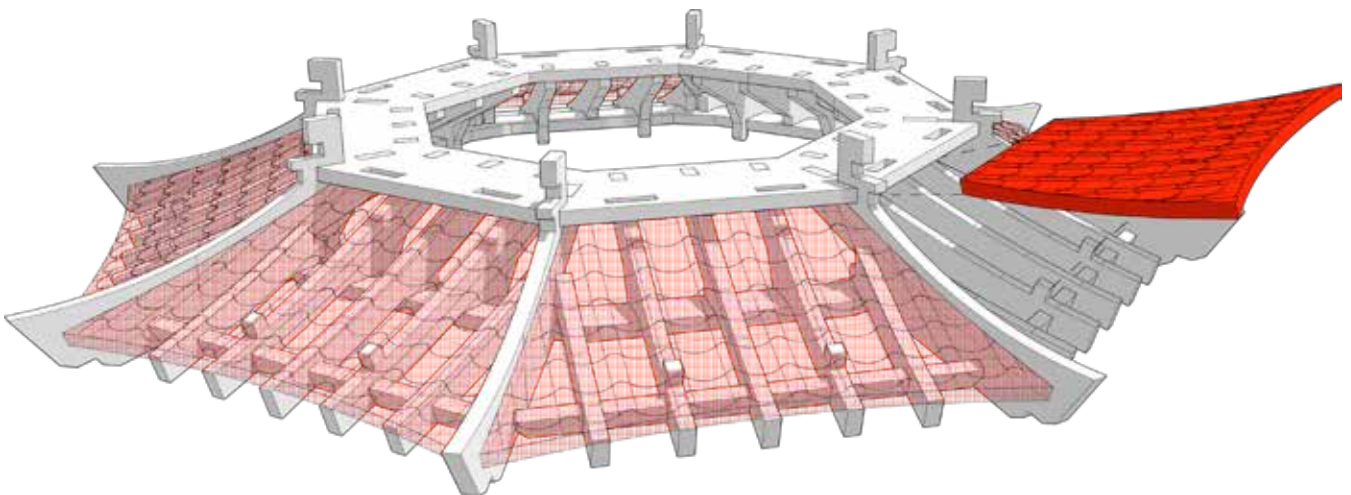

Roof sits under the larger hexagon part. Slot into place and align the tabs and push down. Using superglue or a fast drying glue is recommended. Repeat around the roof.

TABLETOP SCENICS

TTSCW-EES-111
Toshi : Hakkei-tō Pagoda
Open Extensions