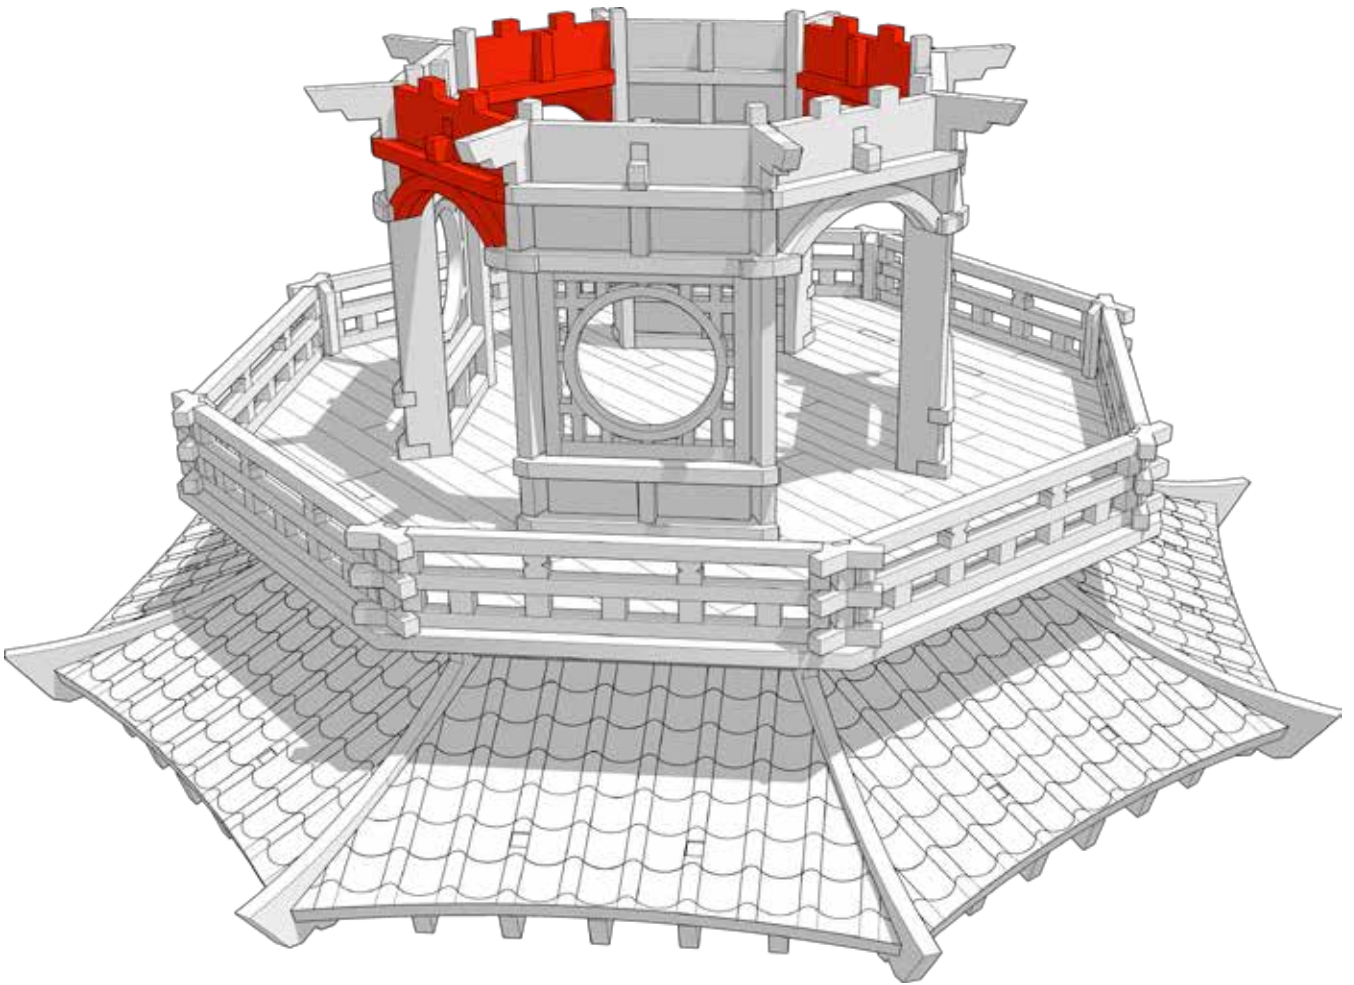

TTSCW-EES-111
Toshi : Hakkei-tō Pagoda
Open Extensions

46

TABLETOP SCENICS

TTSCW-EES-111
Toshi : Hakkei-tō Pagoda
Open Extensions

47

Repeat steps 44 - 46 for remaining sections

TABLETOP SCENICS

48