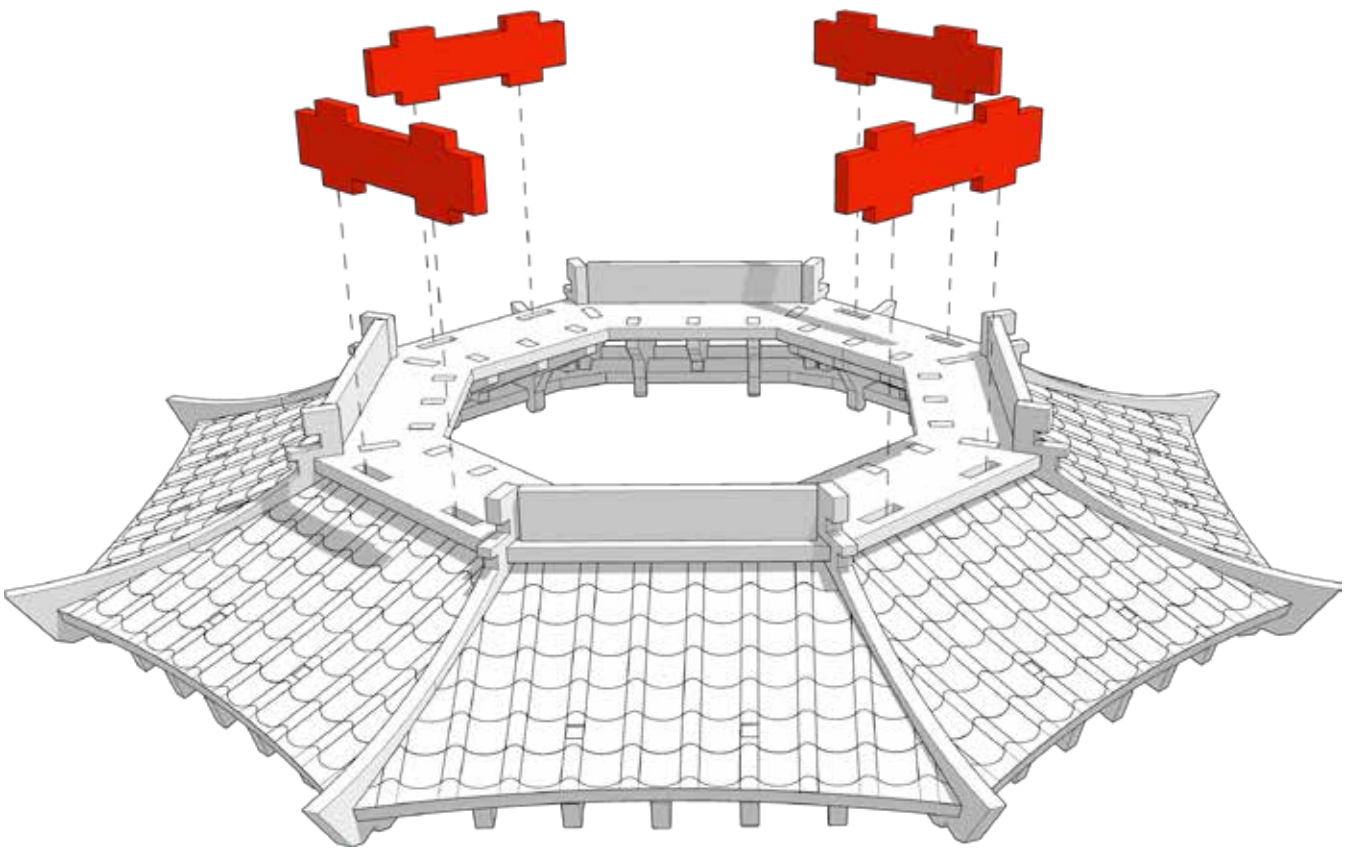

TABLETOP SCENICS

TTSCW-EES-111
Toshi : Hakkei-tō Pagoda
Open Extensions

13