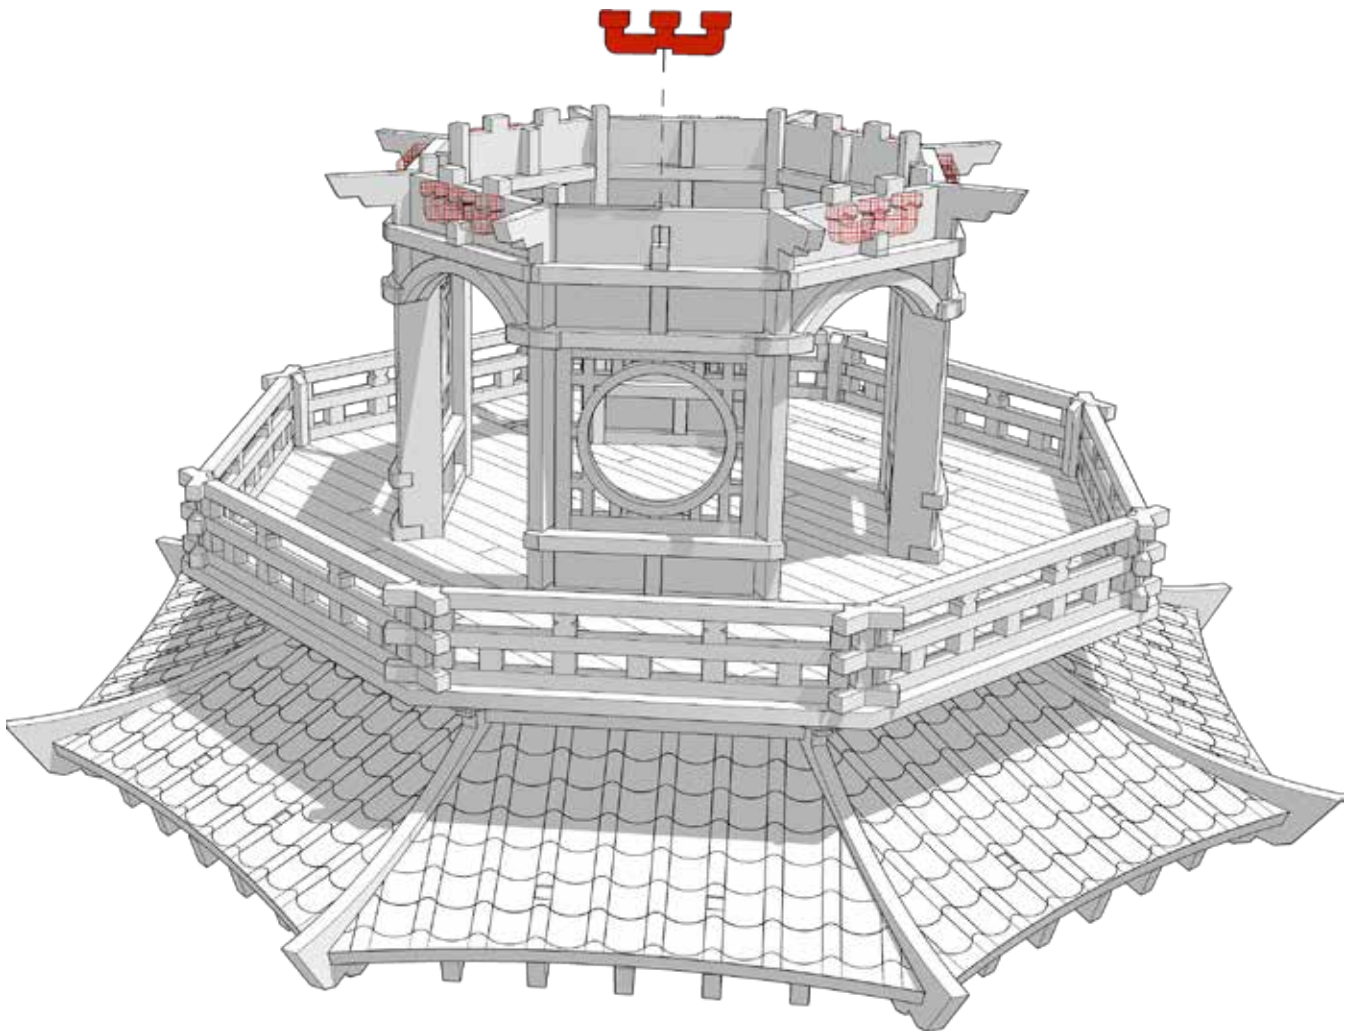

TABLETOP SCENICS

48

TTSCW-EES-111
Toshi : Hakkei-tō Pagoda
Open Extensions

Repeat step around building