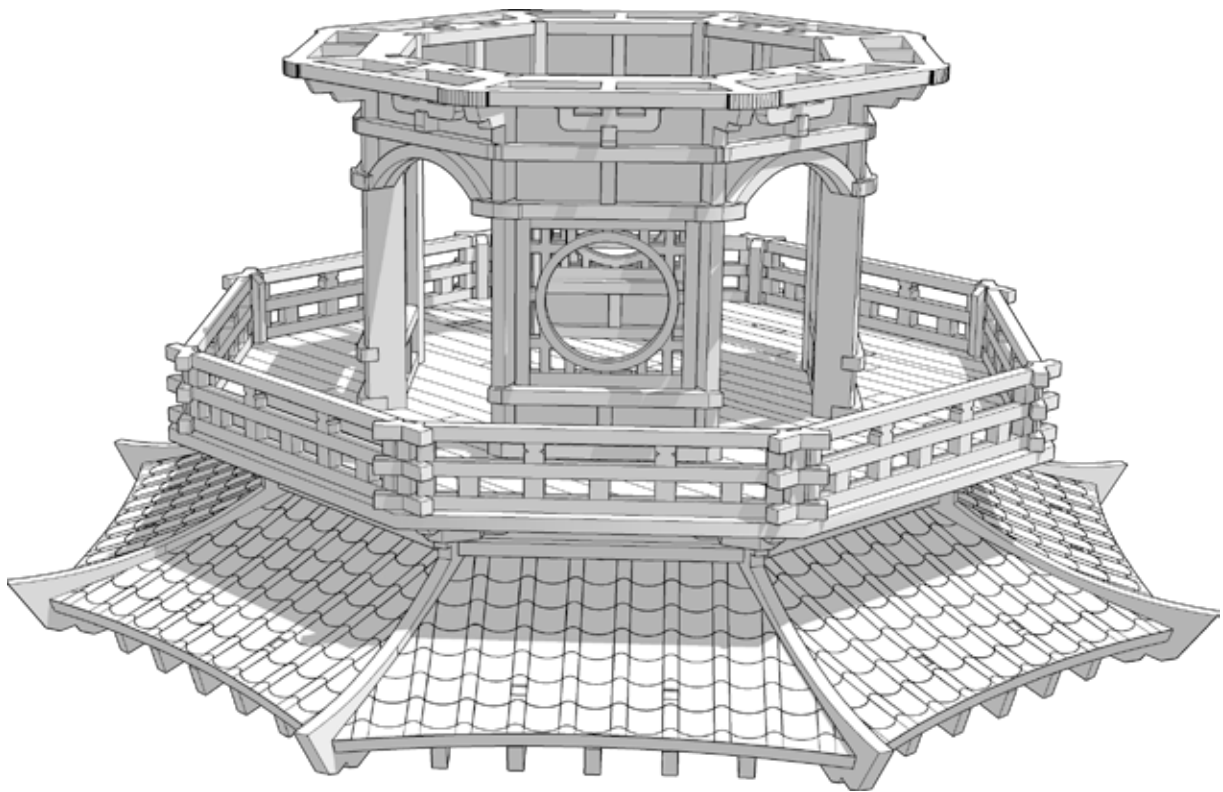

**TABLETOP
SCENICS**

**TTSCW-EES-111
Toshi : Hakkei-tō Pagoda
Open Extensions**

 **TTCOMBAT**

TABLETOP SCENICS

TTSCW-EES-111 Toshi : Hakkei-tō Pagoda Open Extensions

2

These are a series of icons that may be used throughout the instructions to help your assembly.
If in doubt, scroll ahead to confirm.

Do not glue this part

Carefully score and
fold this part

This part - or its placement is
completely optional

Look closely at this step -
The process order or part
used, may be specific

Repeat making this part
the specified number
of times

The next instruction step
will be the same assembly
so far, but from a different
angle

Sub-assembly complete.
This smaller construction
is ready to add to the
main kit

Assembly Complete! There
could be more optional
parts - check to the very end
of instructions