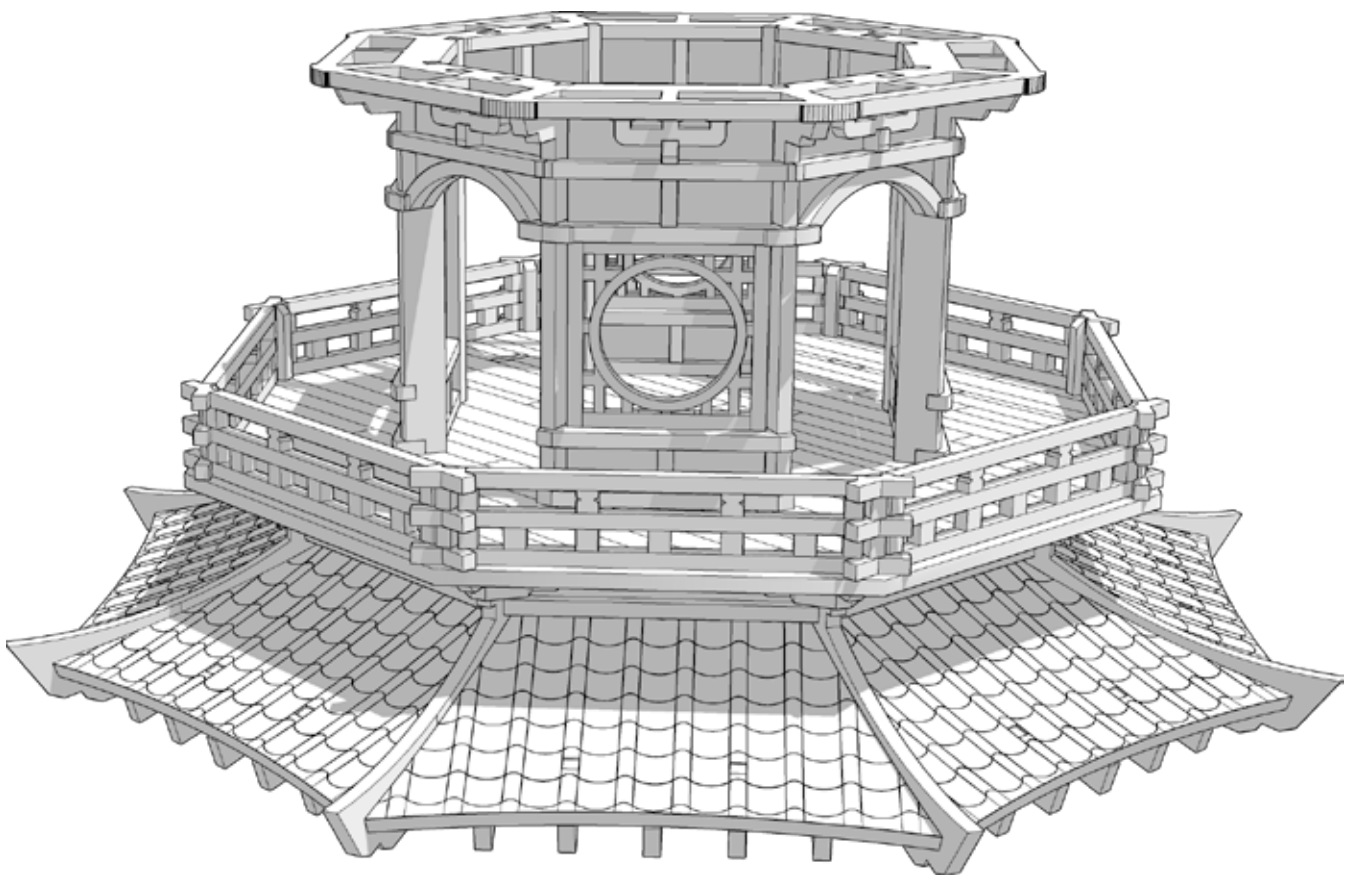

TABLETOP SCENICS

TTSCW-EES-111
Toshi : Hakkei-tō Pagoda
Open Extensions

50

TTCOMBAT