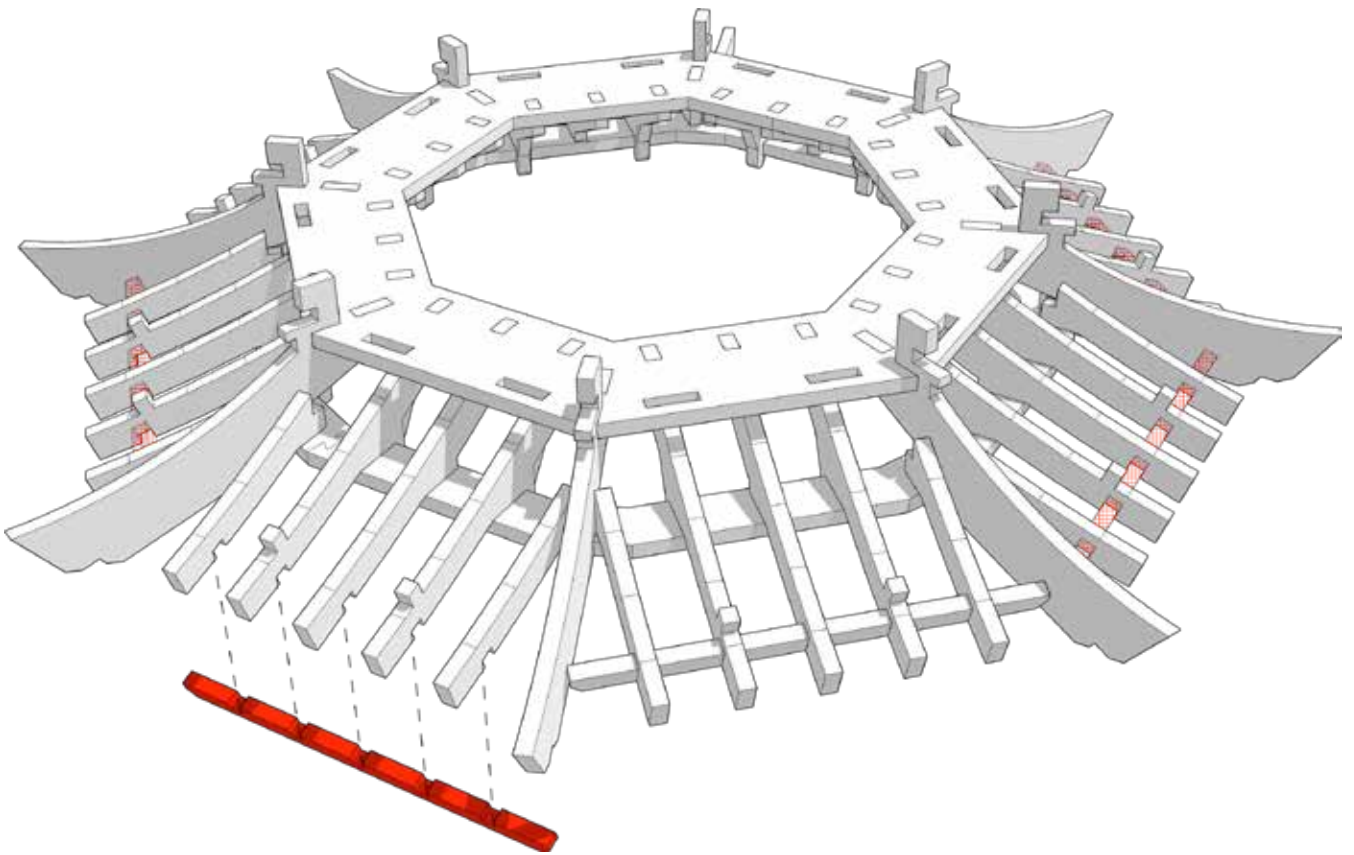

TABLETOP SCENICS

TTSCW-EES-111
Toshi : Hakkei-tō Pagoda
Open Extensions

9

Repeat step for all remaining sides