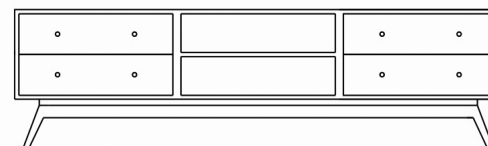

# SARI CHEST - SOLID TOP

R=PUBLIC HOME

Each item is individually hand made so please allow a difference of up to 10mm.  
All chests are 45cm deep.

	1 drawer wide 80 cm	2 drawers wide 160 cm	3 drawers wide 222 cm	4 drawers wide 284cm
1 drawer high 47 cm	 <b>\$595</b>	 <b>\$999</b>	 <b>\$1595</b>	 <b>\$2095</b>
2 drawers high 63 cm	 <b>\$899</b>	 <b>\$1995</b>	 <b>\$2595</b>	 <b>\$2995</b>
3 drawers high 80 cm	 <b>\$1295</b>	 <b>\$2595</b>	 <b>\$3295</b>	 <b>\$4095</b>
4 drawers high 102 cm	 <b>\$1495</b>	 <b>\$3095</b>	 <b>\$3995</b>	 <b>\$4995</b>

\* all configurations can be adjusted to have drawers removed.  
To be confirmed with David.

Sari Open 2 Shelf

L 125 x D 45 x H 63 (cm)  
**\$1595**

Sari Mini (2 middle open)

L 160 x D 45 x H 63 (cm)  
**\$2195**