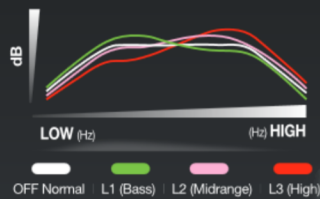

Voice Enhancer

Choose from 4 different audio settings (Normal, Bass, Midrange and High) to provide a natural Voice Enhancer for super clarity and performance.

Only Uniden can bring you this technology – Voice Enhancer.