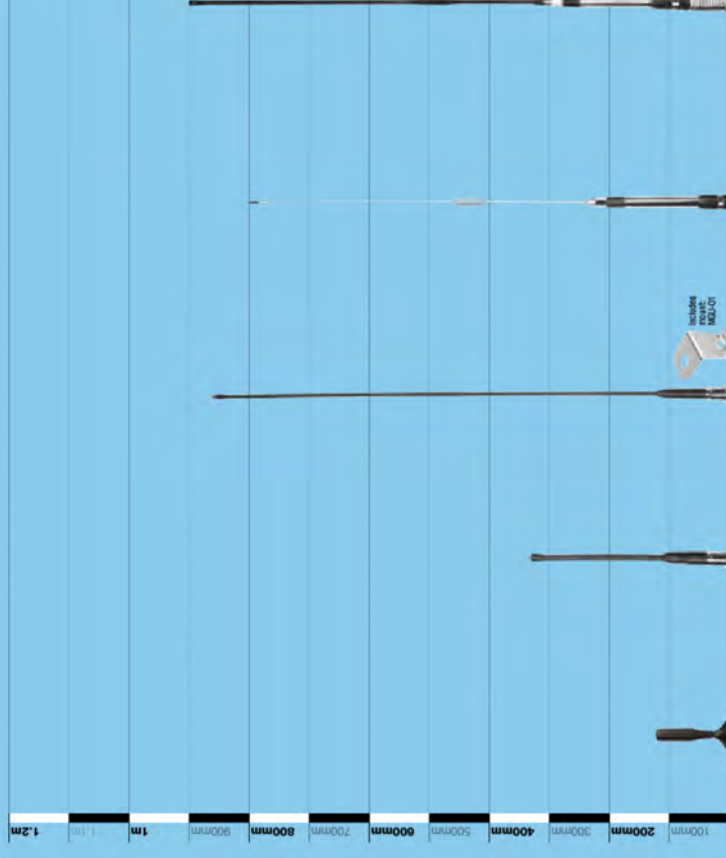

Uniden®

antenna range

Uniden Range of antennas suit UHF CB Radios for Australia's and New Zealand Rugged Conditions. They are engineered and tested to withstand most harsh conditions and suited for a variety of vehicle.

AT820

Portable Antenna Kit with Strong Magnetic Base
3.0m Low Loss Coax Cable
Terminated FME Female Connector including SMA and PL259 Adaptor

AT380

High Flexible Rubber Whip with Black Heat Shrink
Ground Independent
4.5m Low Loss Coax Cable
Terminated FME Female Connector and PL259 Adaptor

AT480

Flexible Whip with Black Heat Shrink
Including "Z" Type Mounting Bracket (MGU-01)
Ground Independent
4.5m Low Loss Coax Cable
Terminated FME Female Connector and PL259 Adaptor

AT840

Elevated Feed and Stainless Steel Whip 6.6 dBi Gain
Ground Independent
4.5m Low Loss Coax Cable
Terminated FME Female Connector and PL259 Adaptor

AT850

Elevated Feed and Fibreglass Whip with Black Heat Shrink 6.6 dBi Gain
Highly Flexible Whip
Parallel Style Stainless Steel Spring
Ground Independent
4.5m Low Loss Coax Cable
Terminated FME Female Connector and PL259 Adaptor

2.5 dBi

3.0 dBi

6.0 dBi

6.6 dBi

6.6 dBi

123.5mm

335mm

844mm

805mm

899mm

Sedan, Trucking and 4WD

Sedan, Trucking

Sedan, Trucking and 4WD

Portable, Durable

Flexible, Durable

Flexible, Durable

Lightweight

Lightweight

Great for Temporary Installations

High Terrain, City

Good all Purpose, Town & Country

Good all Purpose

Good all Purpose