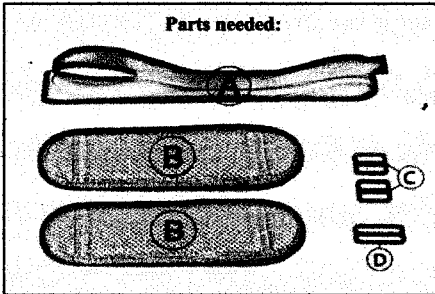

The Musilia carbon fiber cello case uses a revolutionary carrying system that is absolutely safe for your instrument. Simple and effective, it consists of one single nylon strap that can be used in three different ways.

Carbon fiber cello case

Backpack system

Now do the same on the other side, starting from picture No. 7