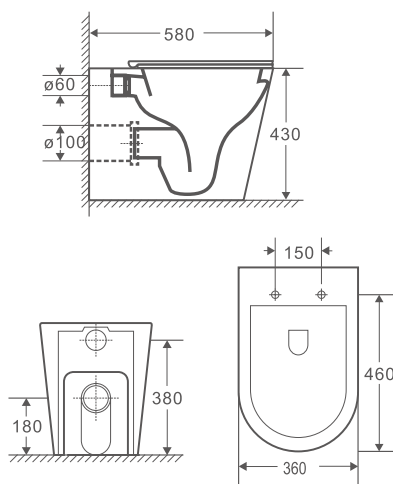

Description

RUBINE Zara floor-pan is designed with the latest rimless outfit that coupled with a patented VORTEX flushing technology that enable good transportation of wastes with minimum water consumption. It also replaced 100% trapped water per cycle so as to prevent growth of bacteria. In addition, the porcelain is fired at a high temperature of 1280 °C to ensure its hardness and applied a special glazing formula to protect the WC surface from scratches and it is easy to maintain too.

- Installation:
- V70 Flexible Connector
 - P-Trap: 180mm Roughing-in
 - S-Trap: 100-145mm Roughing-in

- Water Consumption:
- WELS 4 Star
 - 4.5L/Full, 3L/Half

Dimension: 580 x 360 x 430 mm

GEBERIT

Rimless