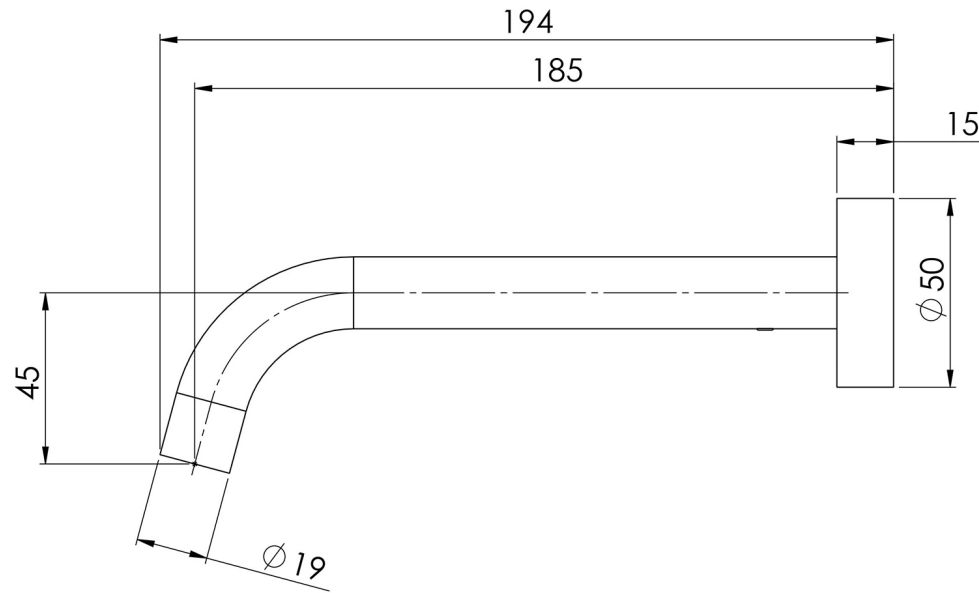

VIVID SLIMLINE

VIVID SLIMLINE WALL BATH OUTLET 180MM CURVED

SPECIFICATIONS

AVAILABLE IN

VS776 CHR
Chrome

VS776 BN
Brushed
Nickel

VS776 GM
Gun Metal

VS776 MB
Matte Black