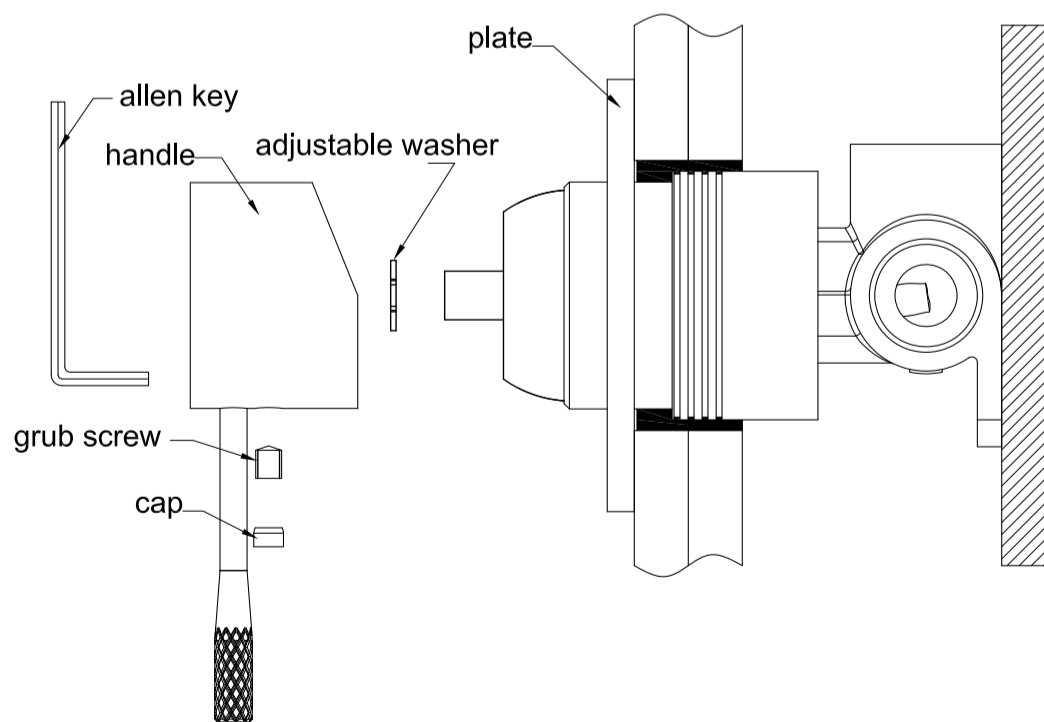

6. Slide the backplate onto the wall.
7. Attach the washer to the cartridge rod, position the handle, tighten it with a grub screw using an Allen key, and cap the grub screw hole.