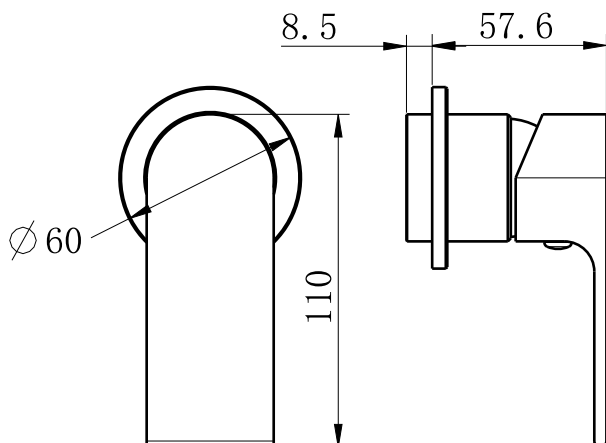

# Bianca Shower Mixer 60mm Plate Trim Kits Only

## Drawing

# Installation Instruction For Trim Kits Only

1. Drill a  $\phi 50\text{mm}$  hole in the ceramic tile, then position it as shown in the above diagram.
2. Undo the self-tapping screw, washer, plastic sleeve.

6. Slide the backplate onto the wall.
7. Attach the washer to the cartridge rod, position the handle, tighten it with a grub screw using an Allen key, and cap the grub screw hole.