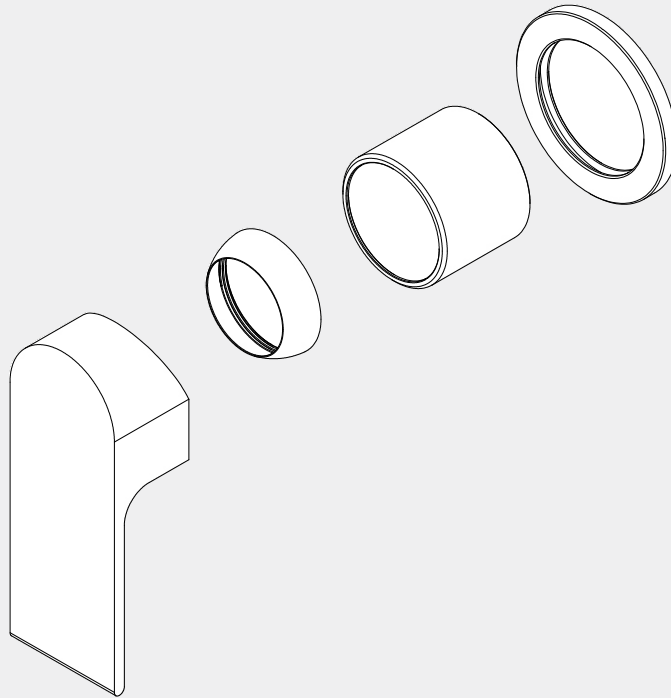

Bianca Shower Mixer 60mm Plate Trim Kits Only

Nero

Versions:202401