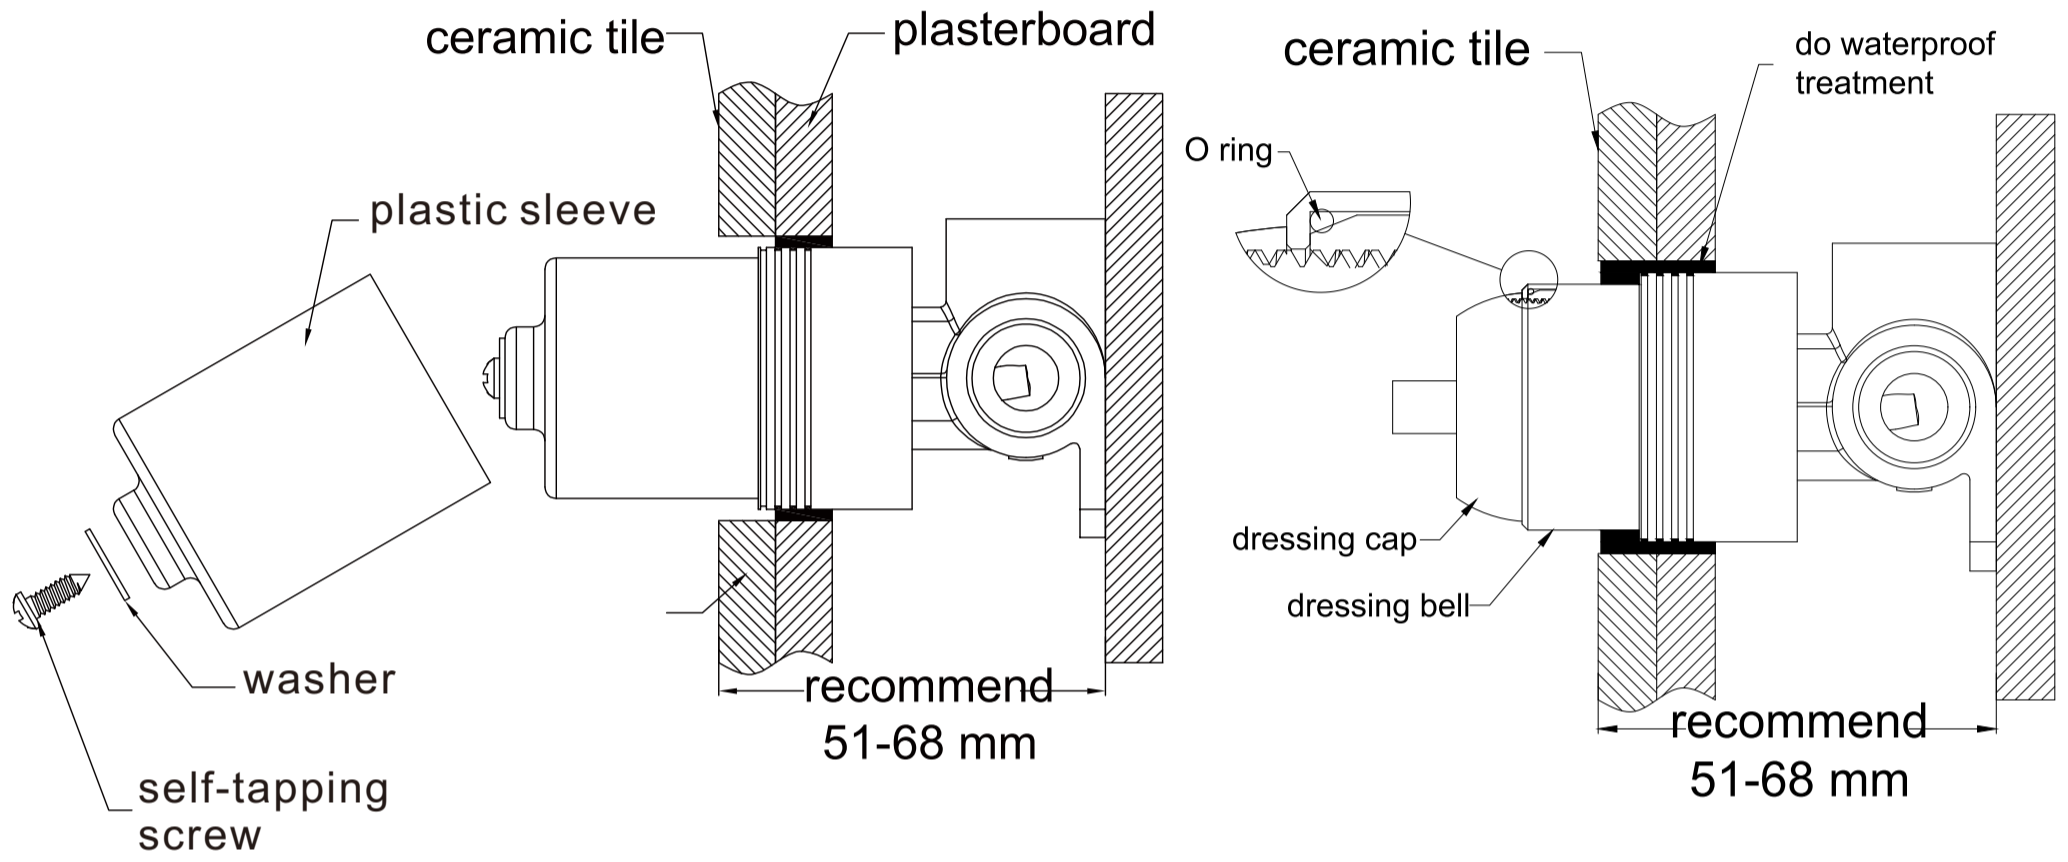

## Packaging Includes

1x Plate  
1x Handle  
1x Cartridge Bell  
1x Dressing Ring

\*Dimensions are nominal measurements only.

# Installation Instruction For Trim Kits Only

1. Drill a  $\phi 50\text{mm}$  hole in the ceramic tile, then position it as shown in the above diagram.
2. Undo the self-tapping screw, washer, plastic sleeve.