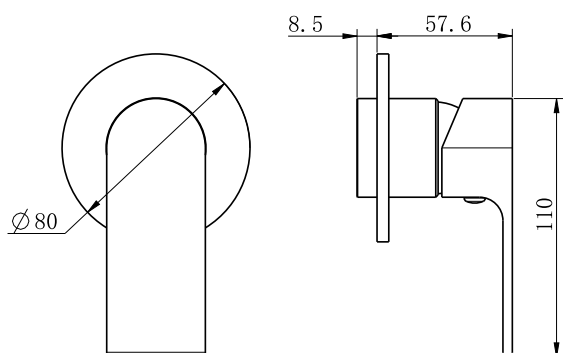

Bianca Shower Mixer 80mm Plate Trim Kits Only

Nero

Versions:202401

Drawing

Specifications

Watermark License

WM-060073

Temperature Rating

Min 1°C - Max 75°C

Pressure Rating

Min 150kpa - Max 500kpa

Packaging Includes

1x Plate
1x Handle
1x Cartridge Bell
1x Dressing Ring

Finish & SKU

● Chrome NR321511dtCH ● Gun Metal NR321511dtGM ● Brushed Nickel NR321511dtBN
● Matte Black NR321511dtMB ● Brushed Gold NR321511dtBG

*Dimensions are nominal measurements only.

Installation Instruction For Trim Kits Only

1. Drill a $\phi 50\text{mm}$ hole in the ceramic tile, then position it as shown in the above diagram.
2. Undo the self-tapping screw, washer, plastic sleeve.

6. Slide the backplate onto the wall.
7. Attach the washer to the cartridge rod, position the handle, tighten it with a grub screw using an Allen key, and cap the grub screw hole.

Nero

info@nerotapware.com.au
nerotapware.com.au