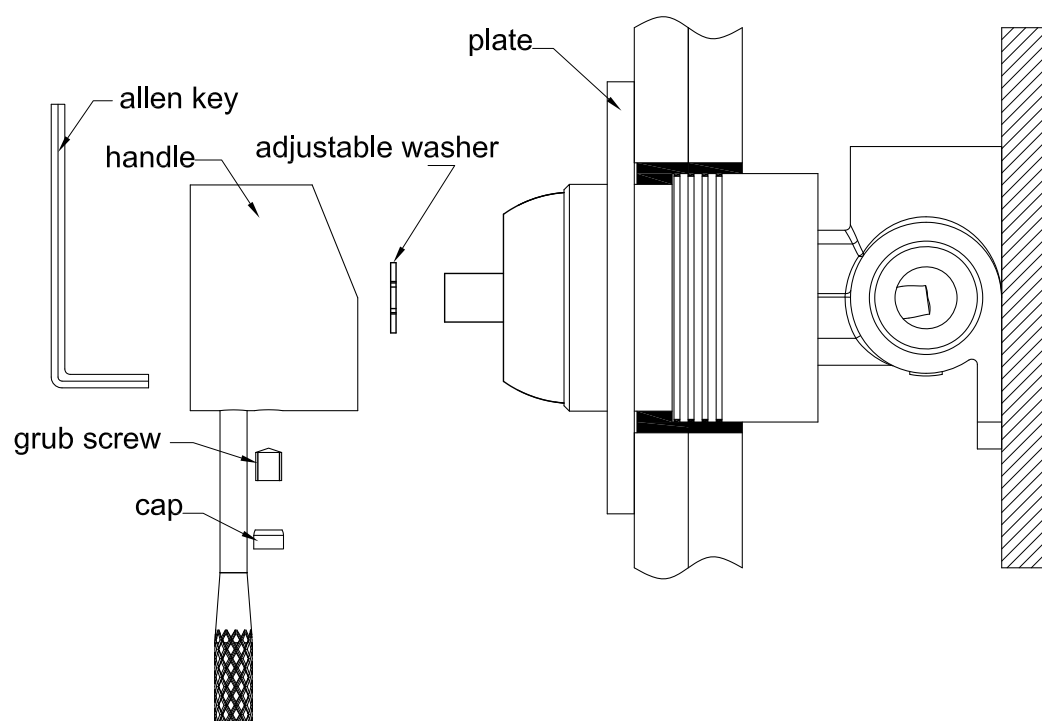

Bianca Shower Mixer 80mm Plate Trim Kits Only

Nero

Versions:202401

Drawing

Specifications

Watermark License

WM-060073

Temperature Rating

Min 1°C - Max 75°C

Pressure Rating

Min 150kpa - Max 500kpa

Packaging Includes

1x Plate
1x Handle
1x Cartridge Bell
1x Dressing Ring

Finish & SKU

● Chrome NR321511dtCH ● Gun Metal NR321511dtGM ● Brushed Nickel NR321511dtBN
● Matte Black NR321511dtMB ● Brushed Gold NR321511dtBG

*Dimensions are nominal measurements only.

Installation Instruction For Trim Kits Only

1. Drill a $\phi 50\text{mm}$ hole in the ceramic tile, then position it as shown in the above diagram.
2. Undo the self-tapping screw, washer, plastic sleeve.

3. Insert the O ring to the dressing bell groove, and slide the dressing bell onto cartridge.
4. Apply waterproof treatment to the area in the diagram above.
5. Tighten the dressing ring on the dressing bell.