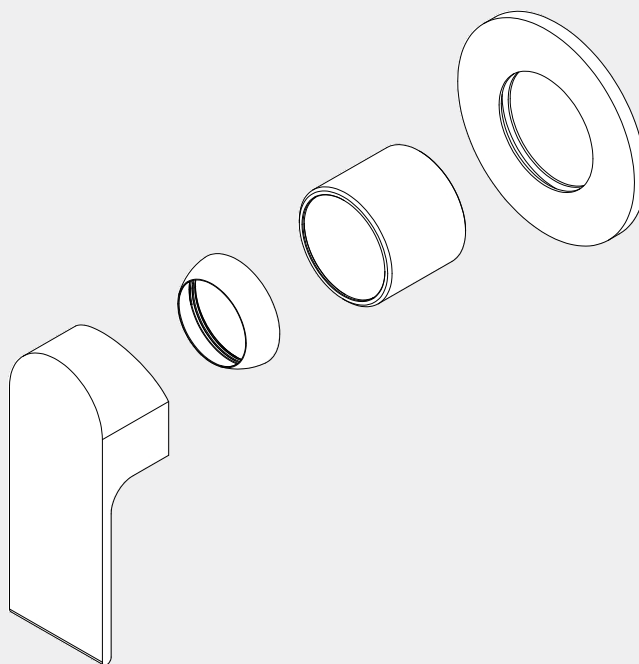

Bianca Shower Mixer 80mm Plate Trim Kits Only

Nero

Versions:202401

Drawing

Specifications

Watermark License

WM-060073

Temperature Rating

Min 1°C - Max 75°C

Pressure Rating

Min 150kpa - Max 500kpa

Packaging Includes

1x Plate
1x Handle
1x Cartridge Bell
1x Dressing Ring

Finish & SKU

● Chrome NR321511dtCH ● Gun Metal NR321511dtGM ● Brushed Nickel NR321511dtBN
● Matte Black NR321511dtMB ● Brushed Gold NR321511dtBG

*Dimensions are nominal measurements only.

Installation Instruction For Trim Kits Only

1. Drill a $\phi 50\text{mm}$ hole in the ceramic tile, then position it as shown in the above diagram.
2. Undo the self-tapping screw, washer, plastic sleeve.

3. Insert the O ring to the dressing bell groove, and slide the dressing bell onto cartridge.
4. Apply waterproof treatment to the area in the diagram above.
5. Tighten the dressing ring on the dressing bell.