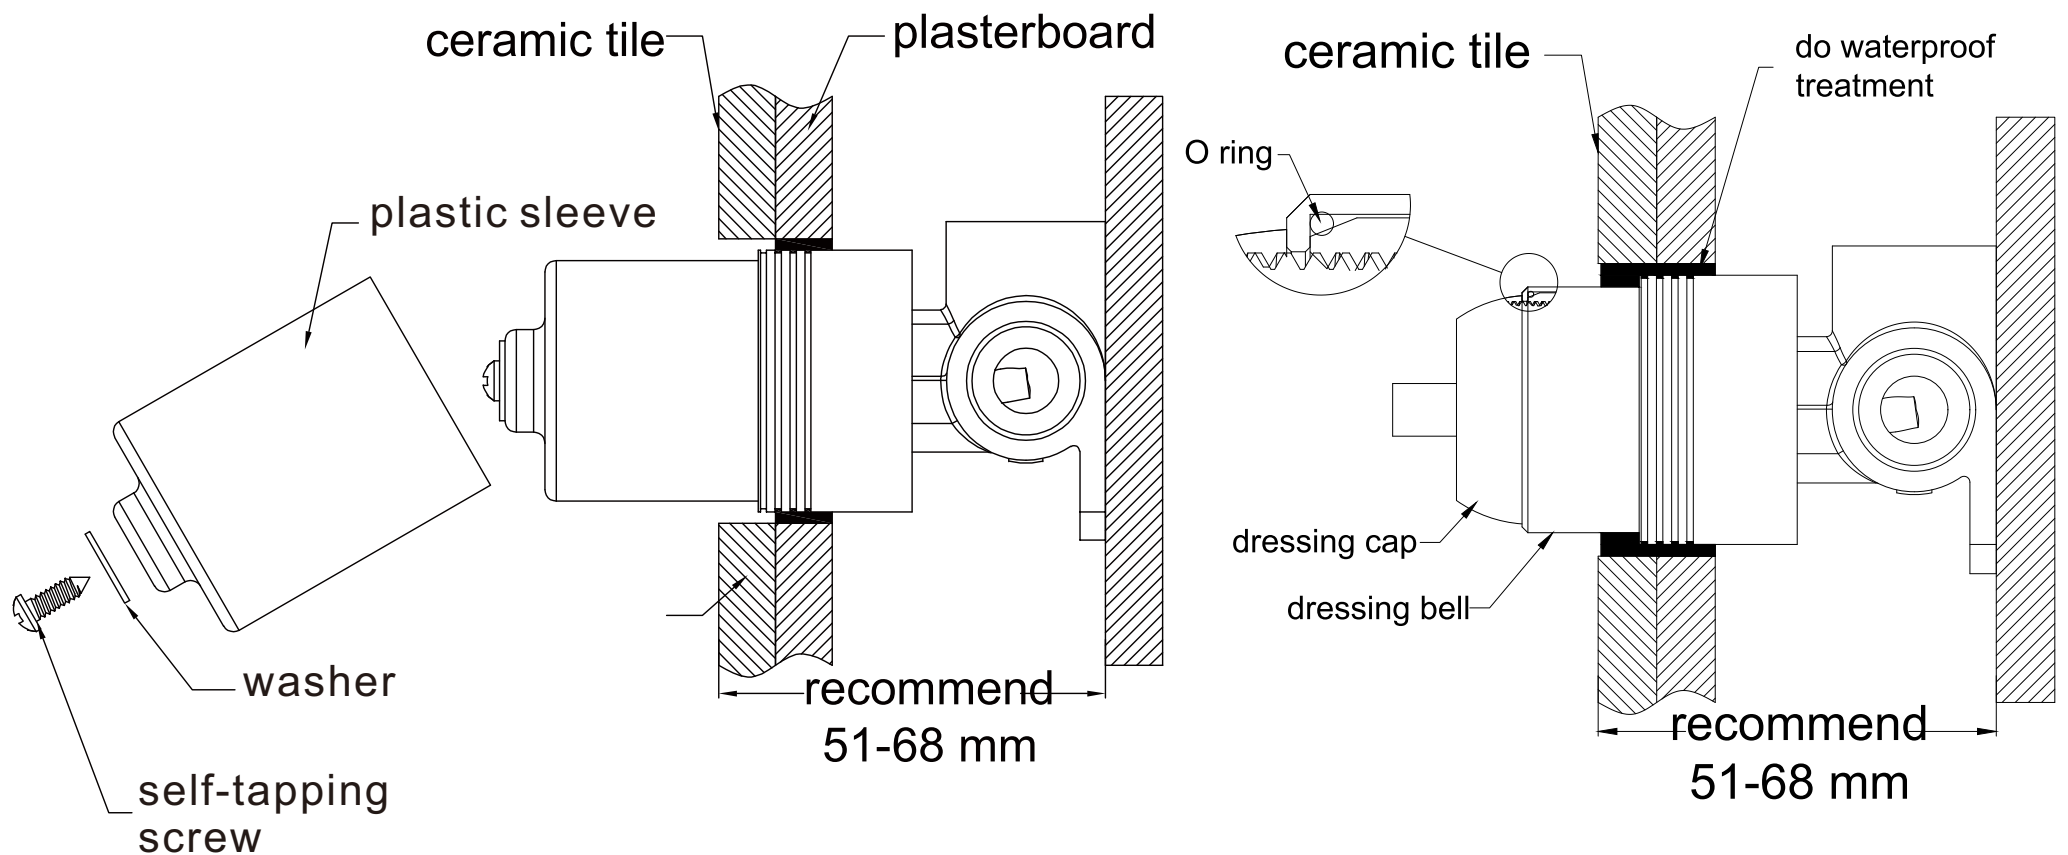

Bianca Shower Mixer 80mm Plate Trim Kits Only

Nero

Versions:202401

Drawing

Specifications

Watermark License

WM-060073

Temperature Rating

Min 1°C - Max 75°C

Pressure Rating

Min 150kpa - Max 500kpa

Packaging Includes

1x Plate
1x Handle
1x Cartridge Bell
1x Dressing Ring

Finish & SKU

● Chrome NR321511dtCH ● Gun Metal NR321511dtGM ● Brushed Nickel NR321511dtBN
● Matte Black NR321511dtMB ● Brushed Gold NR321511dtBG

*Dimensions are nominal measurements only.

Installation Instruction For Trim Kits Only

1. Drill a $\phi 50\text{mm}$ hole in the ceramic tile, then position it as shown in the above diagram.
2. Undo the self-tapping screw, washer, plastic sleeve.

3. Insert the O ring to the dressing bell groove, and slide the dressing bell onto cartridge.
4. Apply waterproof treatment to the area in the diagram above.
5. Tighten the dressing ring on the dressing bell.