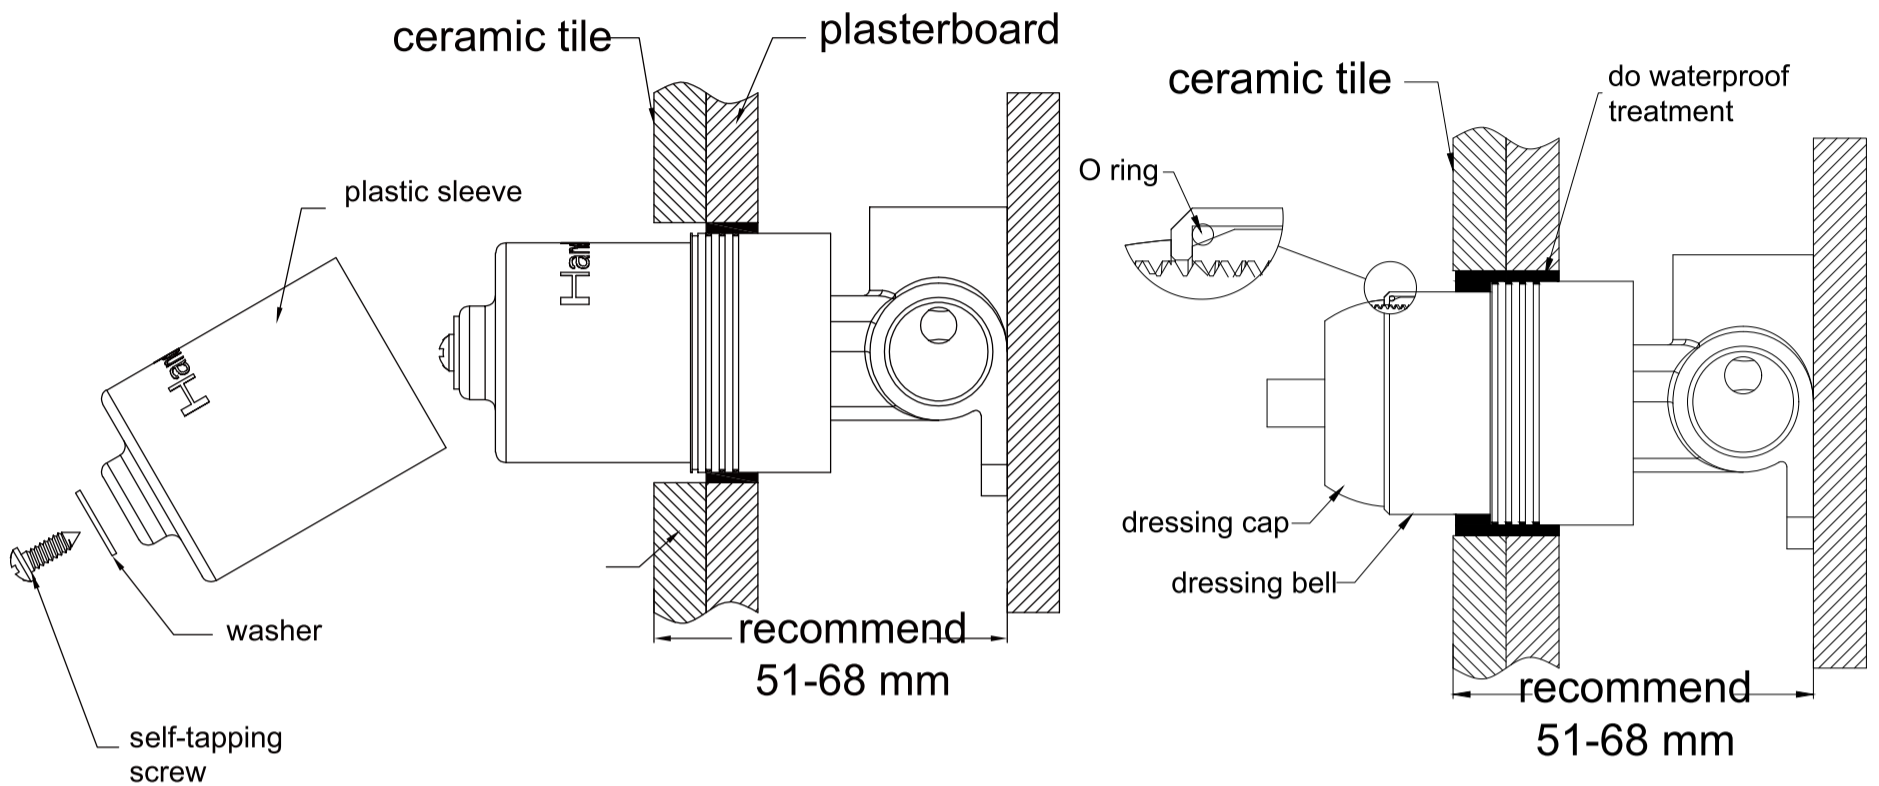

Mecca Shower Mixer Handle Up 80mm Plate Trim Kits Only

Nero

Versions:202401

Drawing

Specifications

Watermark License
WM-060073
Temperature Rating
Min 1°C-Max 75°C
Pressure Rating
Min 150kpa - Max 500kpa

Packaging Includes

*Dimensions are nominal measurements only.

Installation Instruction For Trim Kits Only

1. Drill a $\phi 50\text{mm}$ hole in the ceramic tile, then position it as shown in the above diagram.
2. Undo the self-tapping screw, washer, plastic sleeve.

3. Insert the O ring to the dressing bell groove, and slide the dressing bell onto cartridge.
4. Apply waterproof treatment to the area in the diagram above.
5. Tighten the dressing ring on the dressing bell.

6. Slide the backplate onto the wall.
7. Attach the washer to the cartridge rod, position the handle, tighten it with a grub screw using an Allen key, and cap the grub screw hole.

Nero

info@nerotapware.com.au
nerotapware.com.au