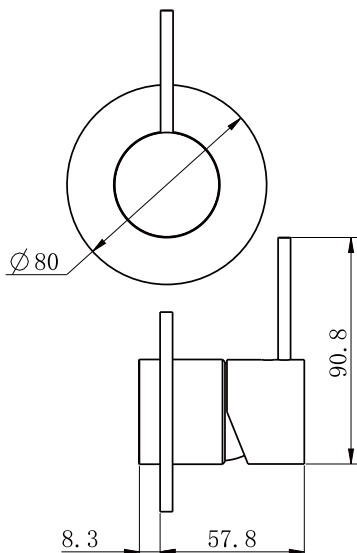

Mecca Shower Mixer Handle Up 80mm Plate Trim Kits Only

Nero

Versions:202401

Drawing

Specifications

Watermark License
WM-060073
Temperature Rating
Min 1°C-Max 75°C
Pressure Rating
Min 150kpa - Max 500kpa

Packaging Includes

1x Plate
1x Handle
1x Cartridge Bell
1x Dressing Ring

Finish & SKU

 Chrome NR221911btCH	 Gun Metal NR221911btGM	 Brushed Bronze NR221911btBZ	 Brushed Nickel NR221911btBN
 Matte Black NR221911btMB	 Brushed Gold NR221911btBG	 Matte White NR221911btMW	

*Dimensions are nominal measurements only.

Installation Instruction For Trim Kits Only

1. Drill a $\phi 50\text{mm}$ hole in the ceramic tile, then position it as shown in the above diagram.
2. Undo the self-tapping screw, washer, plastic sleeve.

6. Slide the backplate onto the wall.
7. Attach the washer to the cartridge rod, position the handle, tighten it with a grub screw using an Allen key, and cap the grub screw hole.

Nero

info@nerotapware.com.au
nerotapware.com.au