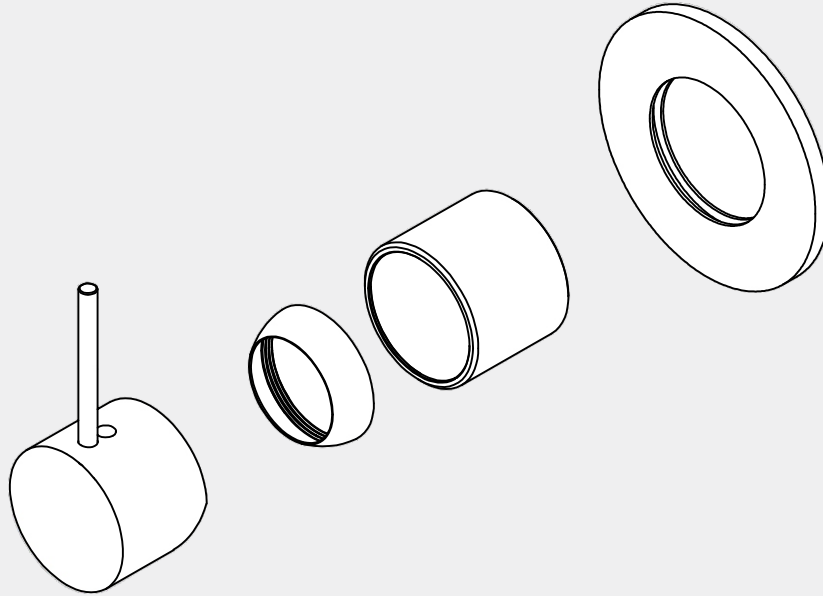

Mecca Shower Mixer Handle Up 80mm Plate Trim Kits Only

Nero

Versions:202401

Drawing

Specifications

Watermark License
WM-060073
Temperature Rating
Min 1°C-Max 75°C
Pressure Rating
Min 150kpa - Max 500kpa

Packaging Includes

1x Plate
1x Handle
1x Cartridge Bell
1x Dressing Ring

Finish & SKU

 Chrome NR221911btCH	 Gun Metal NR221911btGM	 Brushed Bronze NR221911btBZ	 Brushed Nickel NR221911btBN
 Matte Black NR221911btMB	 Brushed Gold NR221911btBG	 Matte White NR221911btMW	

*Dimensions are nominal measurements only.

Installation Instruction For Trim Kits Only

1. Drill a $\phi 50\text{mm}$ hole in the ceramic tile, then position it as shown in the above diagram.
2. Undo the self-tapping screw, washer, plastic sleeve.

3. Insert the O ring to the dressing bell groove, and slide the dressing bell onto cartridge.
4. Apply waterproof treatment to the area in the diagram above.
5. Tighten the dressing ring on the dressing bell.