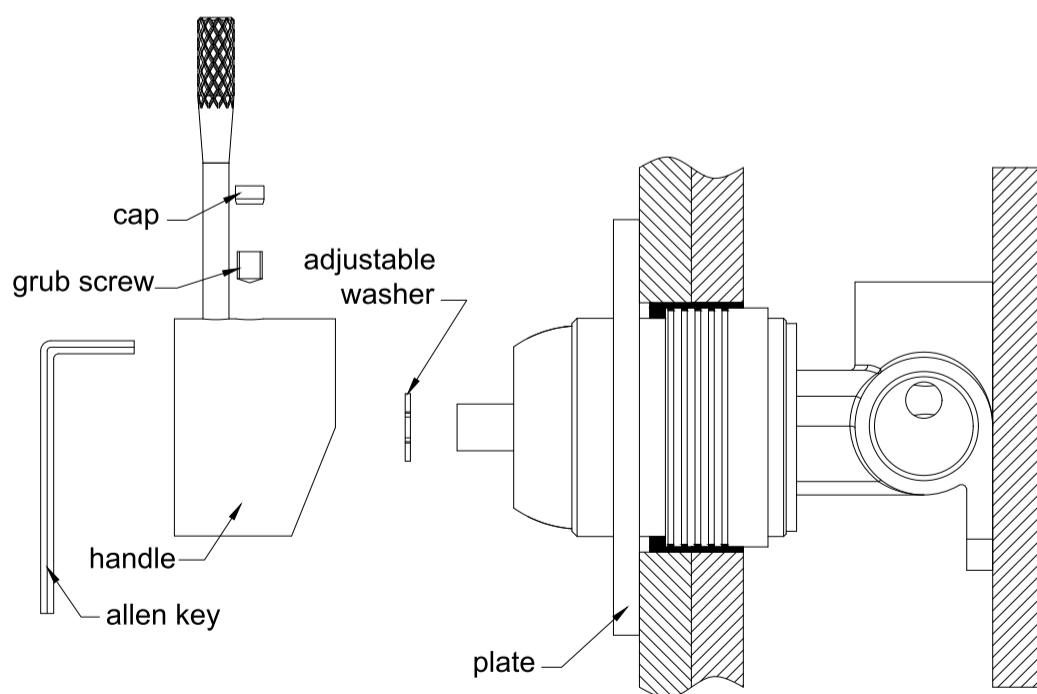

1x Plate
1x Handle
1x Cartridge Bell
1x Dressing Ring

Finish & SKU

 Chrome NR221911btCH	 Gun Metal NR221911btGM	 Brushed Bronze NR221911btBZ	 Brushed Nickel NR221911btBN
 Matte Black NR221911btMB	 Brushed Gold NR221911btBG	 Matte White NR221911btMW	

*Dimensions are nominal measurements only.

Installation Instruction For Trim Kits Only

1. Drill a $\phi 50\text{mm}$ hole in the ceramic tile, then position it as shown in the above diagram.
2. Undo the self-tapping screw, washer, plastic sleeve.

3. Insert the O ring to the dressing bell groove, and slide the dressing bell onto cartridge.
4. Apply waterproof treatment to the area in the diagram above.
5. Tighten the dressing ring on the dressing bell.

6. Slide the backplate onto the wall.
7. Attach the washer to the cartridge rod, position the handle, tighten it with a grub screw using an Allen key, and cap the grub screw hole.

Nero

info@nerotapware.com.au
nerotapware.com.au