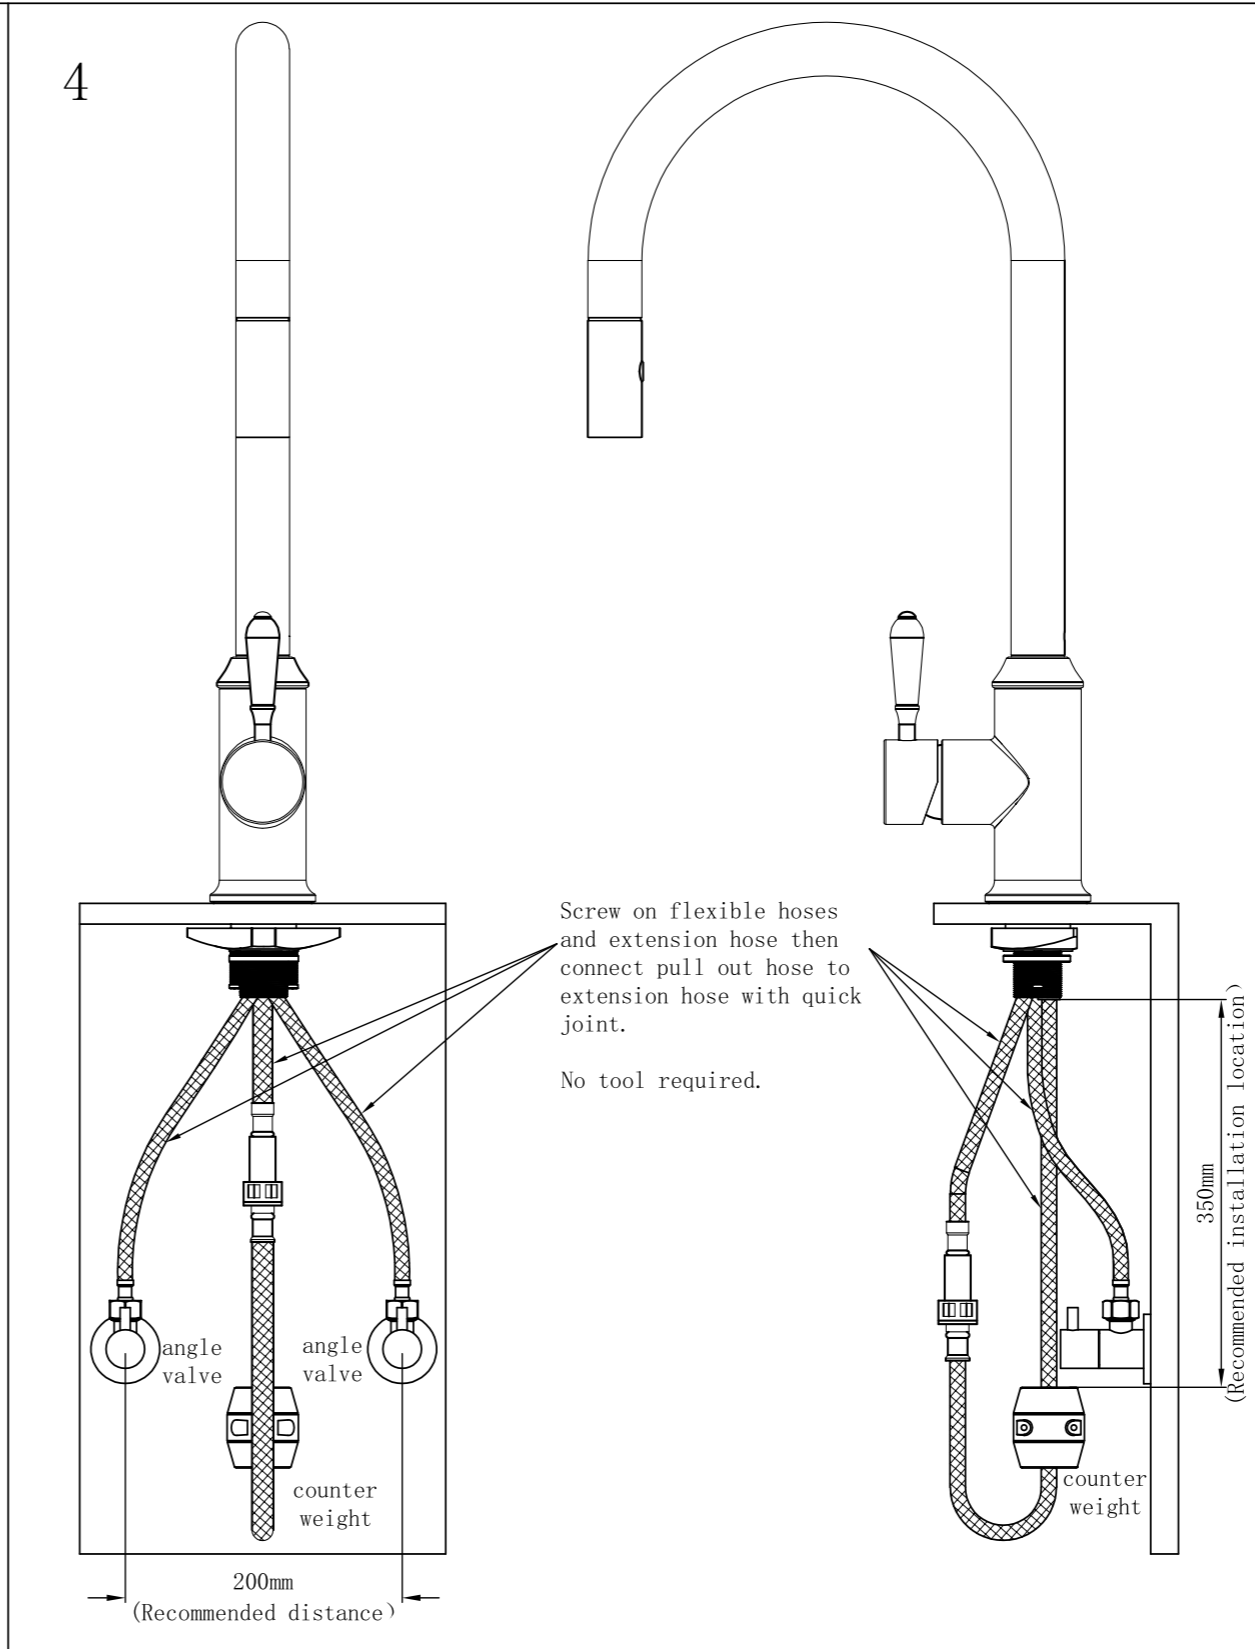

Installation Instruction