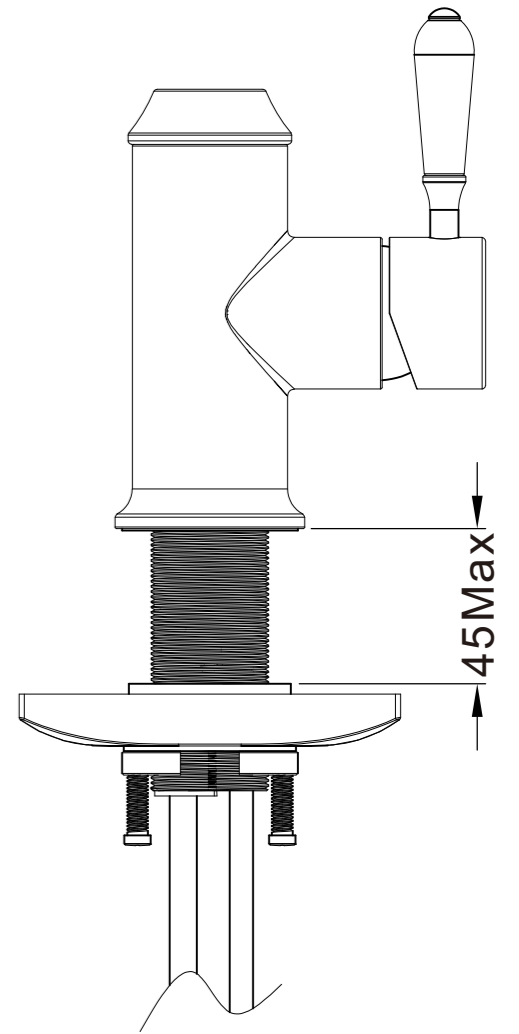

WM-060073

Temperature Rating

Min 1°C-Max 75°C

Pressure Rating

Min 150kpa - Max 500kpa

Finish

Chrome
NR221908CH

Gun Metal
NR221908GM

Brushed Bronze
NR221908BZ

Brushed Nickel
NR221908BN

Matte Black
NR221908MB

Brushed Gold
NR221908BG

Matte White
NR221908MW

Packaging Includes

1x Pull Out Sink Mixer
1x Hose Tail
1x Counter Weight

*Dimensions are nominal measurements only.

Installation Instruction

NOTE:

Nero

info@nerotapware.com.au
nerotapware.com.au

11-13 Buontempo Road
Carrum Downs Vic 3201