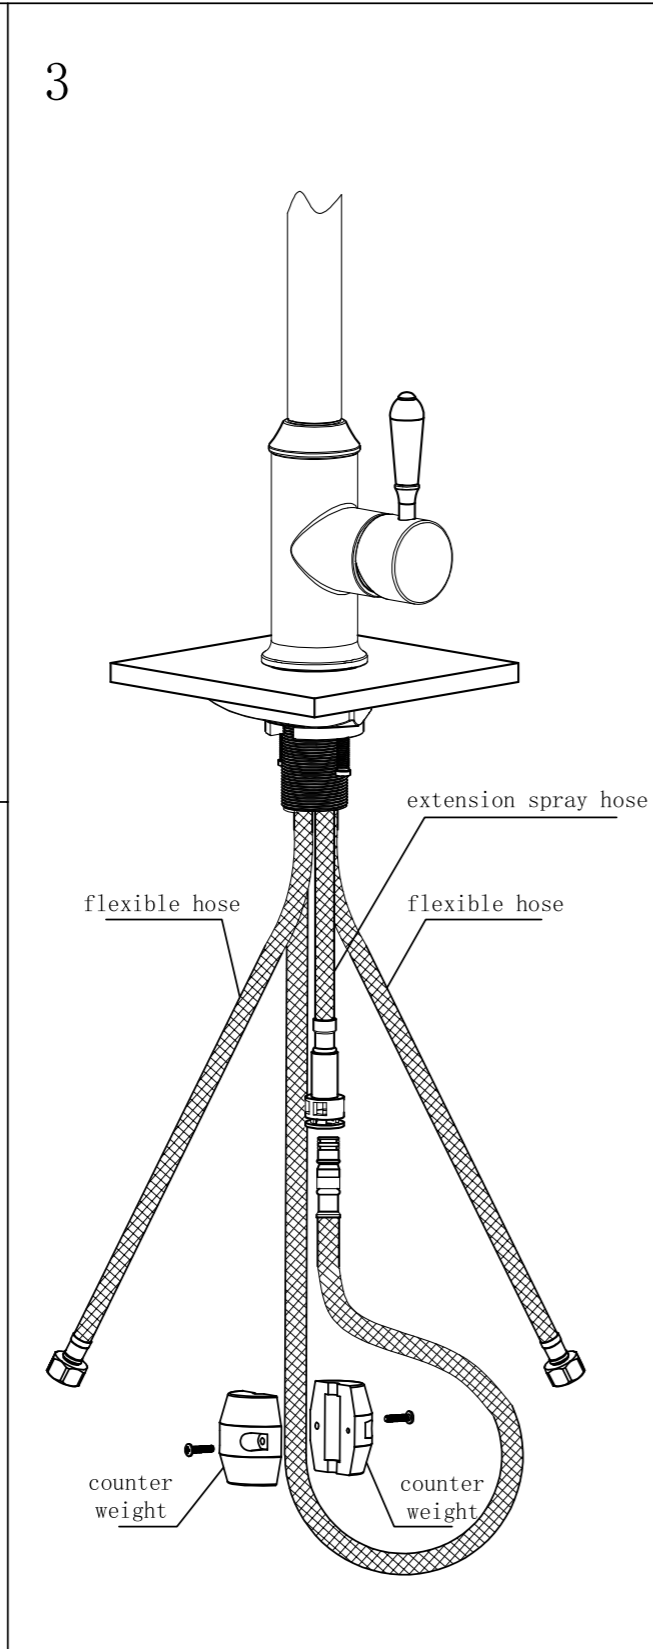

Installation Instruction