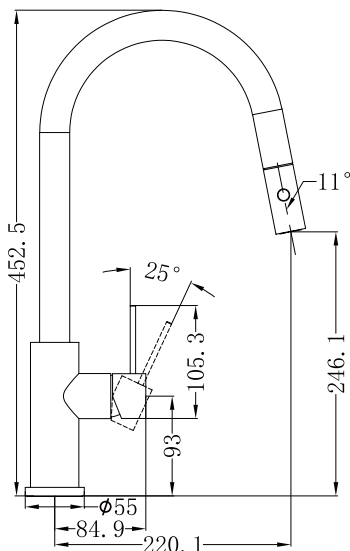

Mecca Pull Out Sink Mixer With Vegie Spray Function

Nero

Versions:202311

Drawing

Specifications

SKU

NR221908

Watermark License

WM-060073

Temperature Rating

Min 1°C-Max 75°C

Pressure Rating

Min 150kpa - Max 500kpa

Finish

Chrome
NR221908CH

Gun Metal
NR221908GM

Brushed Bronze
NR221908BZ

Brushed Nickel
NR221908BN

Matte Black
NR221908MB

Brushed Gold
NR221908BG

Matte White
NR221908MW

Packaging Includes

1x Pull Out Sink Mixer
1x Hose Tail
1x Counter Weight

*Dimensions are nominal measurements only.