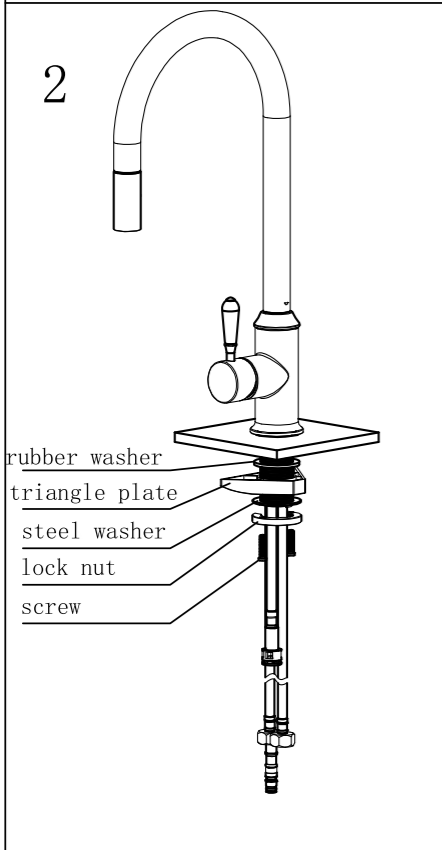

Installation Instruction