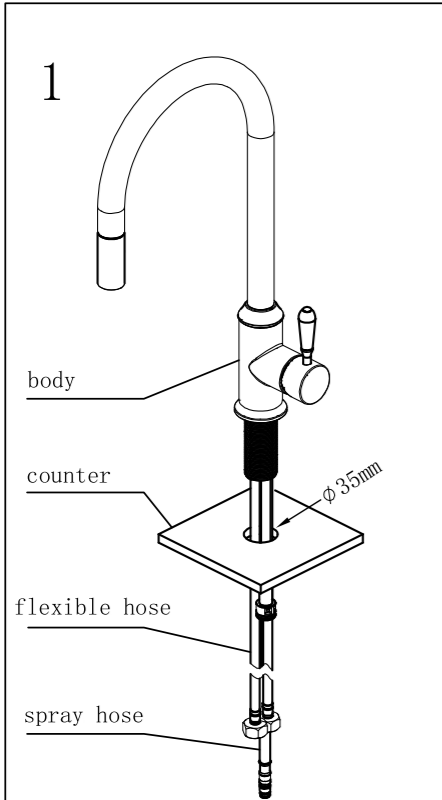

Installation Instruction