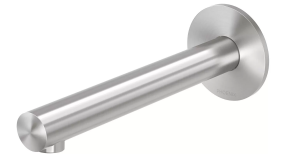

# VIVID SLIMLINE SS

VIVID SLIMLINE SS 316 WALL BASIN / BATH OUTLET 180MM

### AVAILABLE IN

316-7610-51  
Stainless Steel