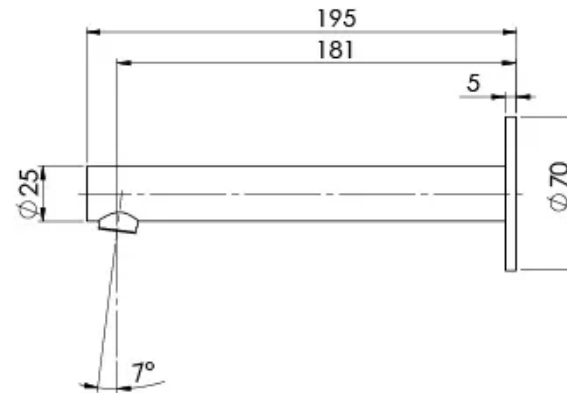

# VIVID SLIMLINE SS

VIVID SLIMLINE SS 316 WALL BASIN / BATH OUTLET 180MM

## SPECIFICATIONS