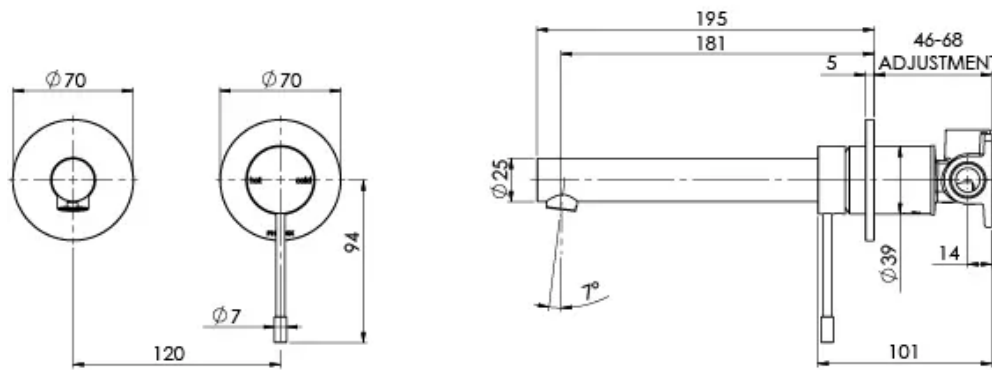

VIVID SLIMLINE SS

VIVID SLIMLINE SS 316 WALL BASIN / BATH MIXER SET 180MM

SPECIFICATIONS

AVAILABLE IN

316-7810-51
Stainless Steel

INFORMATION

Temperature Rating
1 - 75°C

Pressure Rating
150 - 500kPa

Please visit <https://www.phoenixtapware.com.au/warranty> to view the full warranty

While we aim to ensure the specifications shown are correct at time of printing, Phoenix Tapware reserves the right to make modifications without prior notice. Always use the physical product measurements for mark-ups and roughing-in as the line drawing shown may differ from the actual product over time. All measurements are shown in millimetres. Colours may vary from image shown.