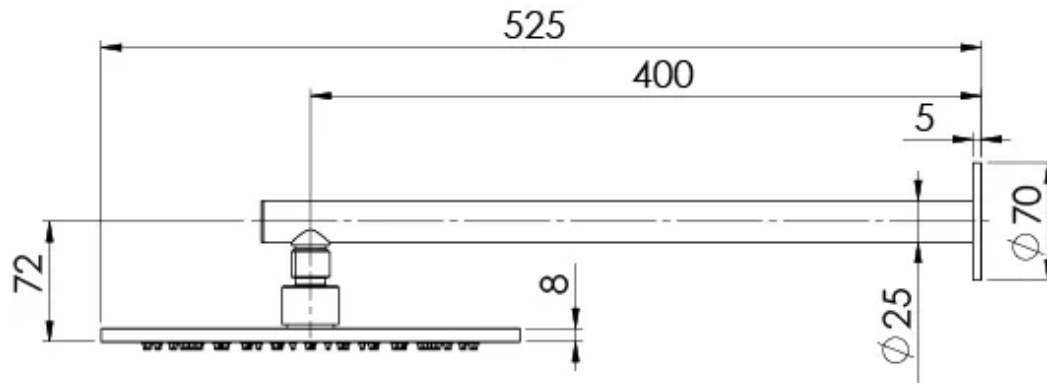

VIVID SLIMLINE SS

VIVID SLIMLINE SS 316 SHOWER ARM AND ROSE

SPECIFICATIONS

AVAILABLE IN

316-5200-51
Stainless Steel

INFORMATION

Temperature Rating
1 - 75°C

Pressure Rating
150 - 500kPa

Please visit <https://www.phoenixtapware.com.au/warranty> to view the full warranty

While we aim to ensure the specifications shown are correct at time of printing, Phoenix Tapware reserves the right to make modifications without prior notice. Always use the physical product measurements for mark-ups and roughing-in as the line drawing shown may differ from the actual product over time. All measurements are shown in millimetres. Colours may vary from image shown.