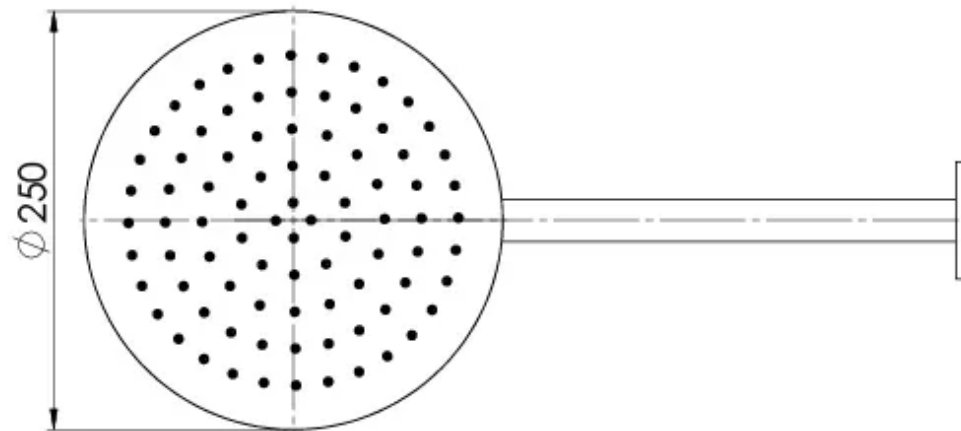

VIVID SLIMLINE SS

VIVID SLIMLINE SS 316 SHOWER ARM AND ROSE

SPECIFICATIONS

AVAILABLE IN

316-5200-51
Stainless Steel

INFORMATION

Temperature Rating
1 - 75°C

Pressure Rating
150 - 500kPa