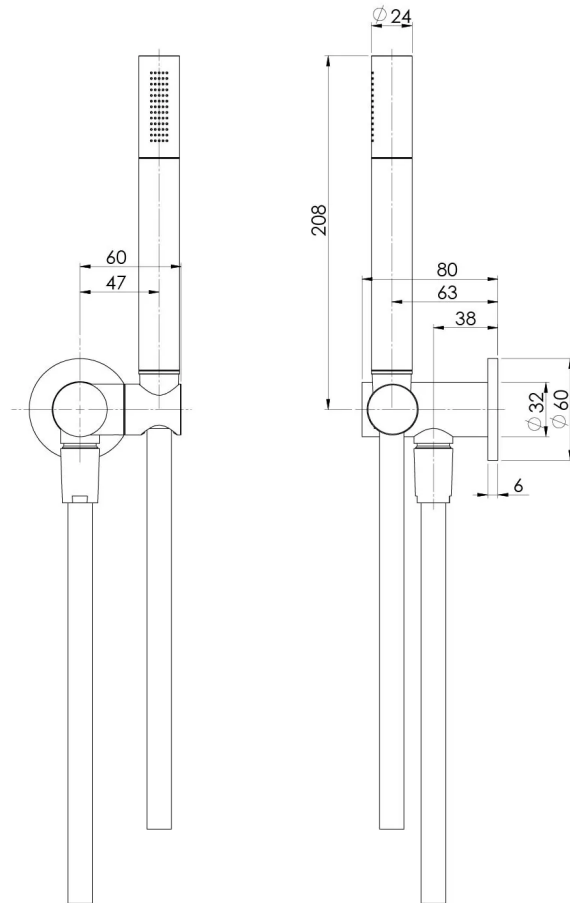

# VIVID SLIMLINE SS

## SPECIFICATIONS

### AVAILABLE IN

316-6710-51  
Stainless Steel

Please visit <https://www.phoenixtapware.com.au/warranty> to view the full warranty

While we aim to ensure the specifications shown are correct at time of printing, Phoenix Tapware reserves the right to make modifications without prior notice. Always use the physical product measurements for mark-ups and roughing-in as the line drawing shown may differ from the actual product over time. All measurements are shown in millimetres. Colours may vary from image shown.