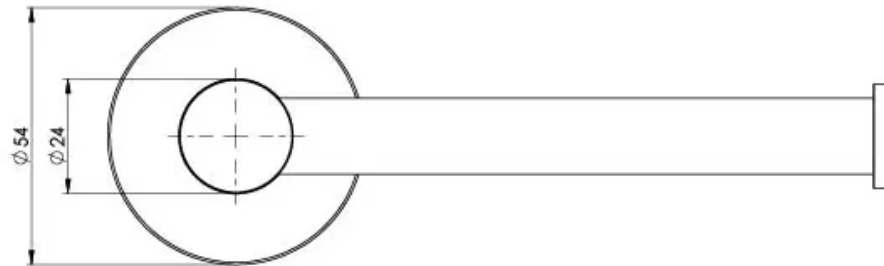

RADII SS

RADII SS 316 TOILET ROLL HOLDER ROUND PLATE

SPECIFICATIONS

AVAILABLE IN

RA892-51
Stainless Steel

INFORMATION

MAINTENANCE AND CARE:

- All surfaces should be cleaned with mild liquid detergent or soap and water.
- Do not use cream cleaners or citrus based cleaning products, as they are abrasive.
- Use of unsuitable cleaning agents may damage the surface.
- Any damage caused in this way will not be covered by warranty.