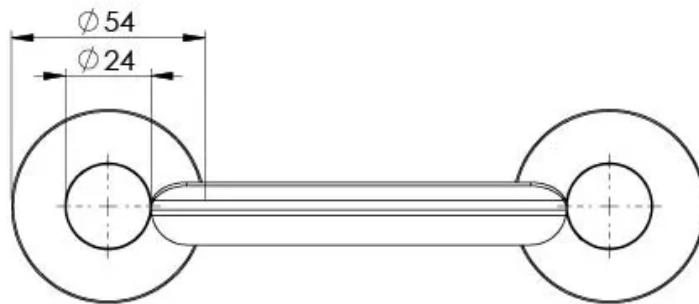

RADII SS

RADII SS 316 SOAP DISH HOLDER ROUND PLATE

SPECIFICATIONS

AVAILABLE IN

RA895-51
Stainless Steel

INFORMATION

MAINTENANCE AND CARE:

- All surfaces should be cleaned with mild liquid detergent or soap and water.
- Do not use cream cleaners or citrus based cleaning products, as they are abrasive.
- Use of unsuitable cleaning agents may damage the surface.
- Any damage caused in this way will not be covered by warranty.

Please visit <https://www.phoenixtapware.com.au/warranty> to view the full warranty