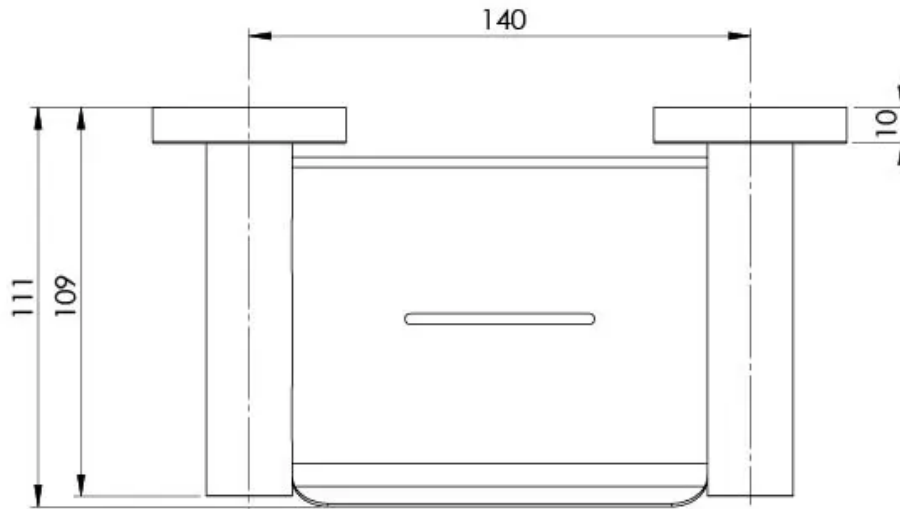

RADII SS

RADII SS 316 SOAP DISH HOLDER ROUND PLATE

SPECIFICATIONS

AVAILABLE IN

RA895-51
Stainless Steel

INFORMATION

MAINTENANCE AND CARE:

- All surfaces should be cleaned with mild liquid detergent or soap and water.
- Do not use cream cleaners or citrus based cleaning products, as they are abrasive.
- Use of unsuitable cleaning agents may damage the surface.
- Any damage caused in this way will not be covered by warranty.

Please visit <https://www.phoenixtapware.com.au/warranty> to view the full warranty