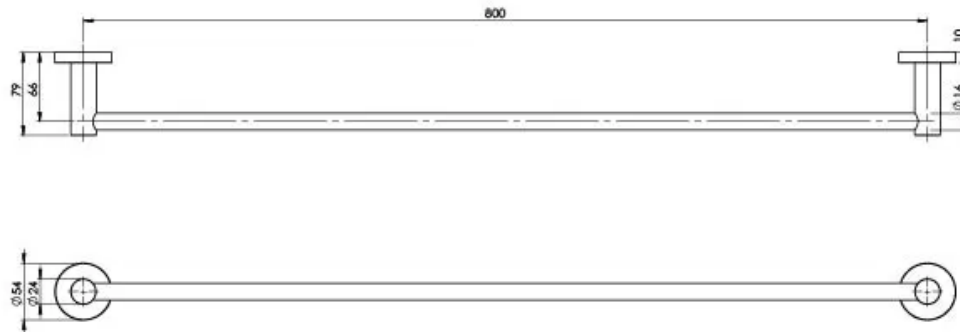

RADII SS

RADII SS 316 SINGLE TOWEL RAIL 800MM ROUND PLATE

SPECIFICATIONS

AVAILABLE IN

RA803-51
Stainless Steel

INFORMATION

MAINTENANCE AND CARE:

- All surfaces should be cleaned with mild liquid detergent or soap and water.
- Do not use cream cleaners or citrus based cleaning products, as they are abrasive.
- Use of unsuitable cleaning agents may damage the surface.
- Any damage caused in this way will not be covered by warranty.