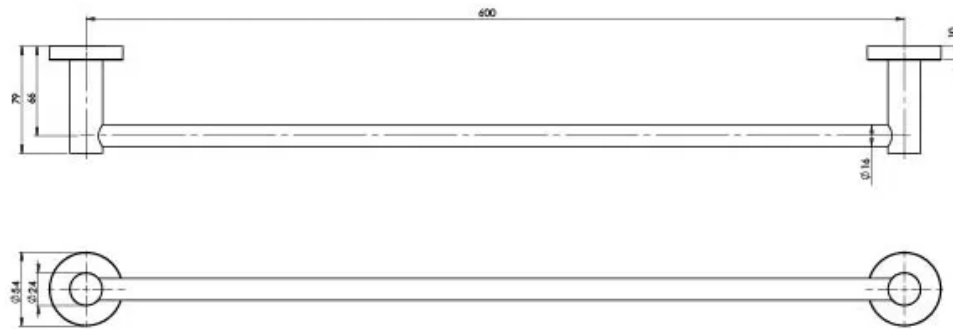

RADII SS

RADII SS 316 SINGLE TOWEL RAIL 600MM ROUND PLATE

SPECIFICATIONS

AVAILABLE IN

RA804-51
Stainless Steel

INFORMATION

MAINTENANCE AND CARE:

- All surfaces should be cleaned with mild liquid detergent or soap and water.
- Do not use cream cleaners or citrus based cleaning products, as they are abrasive.
- Use of unsuitable cleaning agents may damage the surface.
- Any damage caused in this way will not be covered by warranty.