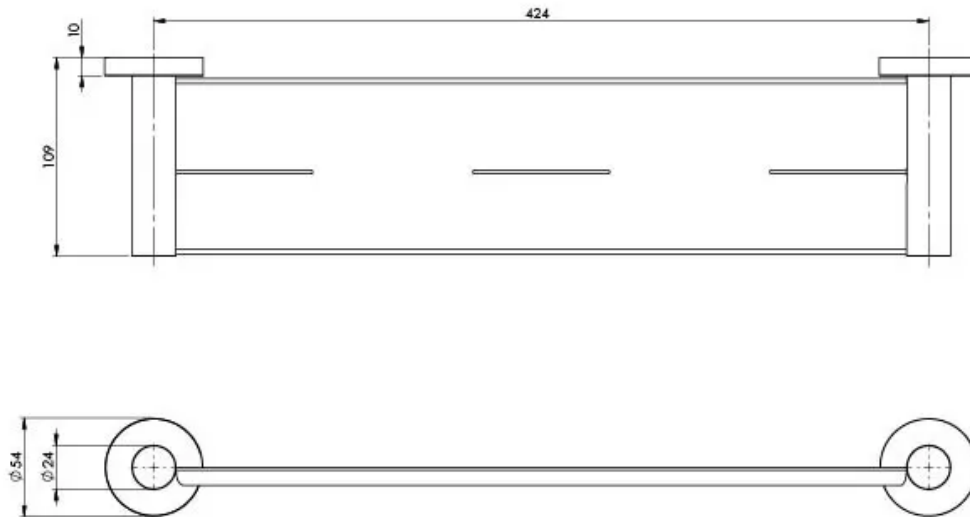

RADII SS

RADII SS 316 SHOWER SHELF ROUND PLATE

SPECIFICATIONS

AVAILABLE IN

RA886-51
Stainless Steel

INFORMATION

MAINTENANCE AND CARE:

- All surfaces should be cleaned with mild liquid detergent or soap and water.
- Do not use cream cleaners or citrus based cleaning products, as they are abrasive.
- Use of unsuitable cleaning agents may damage the surface.
- Any damage caused in this way will not be covered by warranty.

Please visit <https://www.phoenixtapware.com.au/warranty> to view the full warranty

While we aim to ensure the specifications shown are correct at time of printing, Phoenix Tapware reserves the right to make modifications without prior notice. Always use the physical product measurements for mark-ups and roughing-in as the line drawing shown may differ from the actual product over time. All measurements are shown in millimetres. Colours may vary from image shown.