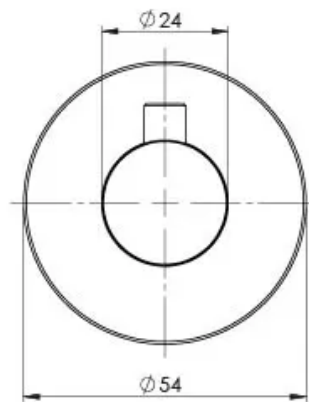

RADII SS

RADII SS 316 ROBE HOOK ROUND PLATE

SPECIFICATIONS

AVAILABLE IN

RA897-51
Stainless Steel

INFORMATION

MAINTENANCE AND CARE:

- All surfaces should be cleaned with mild liquid detergent or soap and water.
- Do not use cream cleaners or citrus based cleaning products, as they are abrasive.
- Use of unsuitable cleaning agents may damage the surface.
- Any damage caused in this way will not be covered by warranty.

Please visit <https://www.phoenixtapware.com.au/warranty> to view the full warranty

While we aim to ensure the specifications shown are correct at time of printing, Phoenix Tapware reserves the right to make modifications without prior notice. Always use the physical product measurements for mark-ups and roughing-in as the line drawing shown may differ from the actual product over time. All measurements are shown in millimetres. Colours may vary from image shown.

Ph: +61 3 9780 4200
17/05/2023
phoenixtapware.com.au