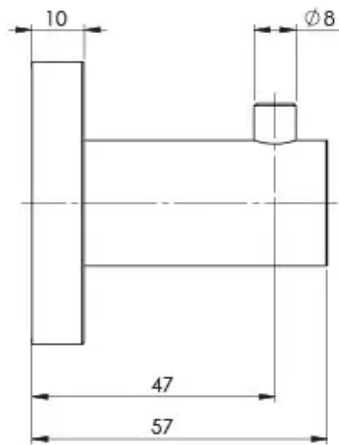

RADII SS

RADII SS 316 ROBE HOOK ROUND PLATE

SPECIFICATIONS

AVAILABLE IN

RA897-51
Stainless Steel

INFORMATION

MAINTENANCE AND CARE:

- All surfaces should be cleaned with mild liquid detergent or soap and water.
- Do not use cream cleaners or citrus based cleaning products, as they are abrasive.
- Use of unsuitable cleaning agents may damage the surface.
- Any damage caused in this way will not be covered by warranty.

Please visit <https://www.phoenixtapware.com.au/warranty> to view the full warranty

While we aim to ensure the specifications shown are correct at time of printing, Phoenix Tapware reserves the right to make modifications without prior notice. Always use the physical product measurements for mark-ups and roughing-in as the line drawing shown may differ from the actual product over time. All measurements are shown in millimetres. Colours may vary from image shown.

Ph: +61 3 9780 4200
17/05/2023
phoenixtapware.com.au