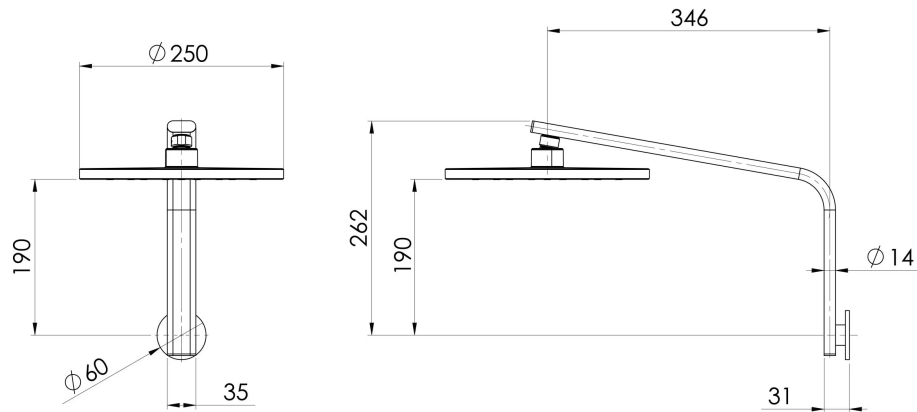

OXLEY

OXLEY HIGH-RISE SHOWER ARM AND ROSE

SPECIFICATIONS

AVAILABLE IN

610-5300-00
Chrome

610-5300-40
Brushed Nickel

610-5300-31
Brushed Carbon

610-5300-10
Matte Black

610-5300-12
Brushed Gold

INFORMATION

Temperature Rating
1 - 75°C

Pressure Rating
150 - 500kPa

MAINTENANCE AND CARE:

- All surfaces should be cleaned with mild liquid detergent or soap and water.
- Do not use cream cleaners or citrus based cleaning products, as they are abrasive.
- Use of unsuitable cleaning agents may damage the surface.
- Any damage caused in this way will not be covered by warranty.

Please visit <https://www.phoenixtapware.com.au/warranty> to view the full warranty

While we aim to ensure the specifications shown are correct at time of printing, Phoenix Tapware reserves the right to make modifications without prior notice. Always use the physical product measurements for mark-ups and roughing-in as the line drawing shown may differ from the actual product over time. All measurements are shown in millimetres. Colours may vary from image shown.

Ph: +61 3 9780 4200
23/10/2023
phoenixtapware.com.au