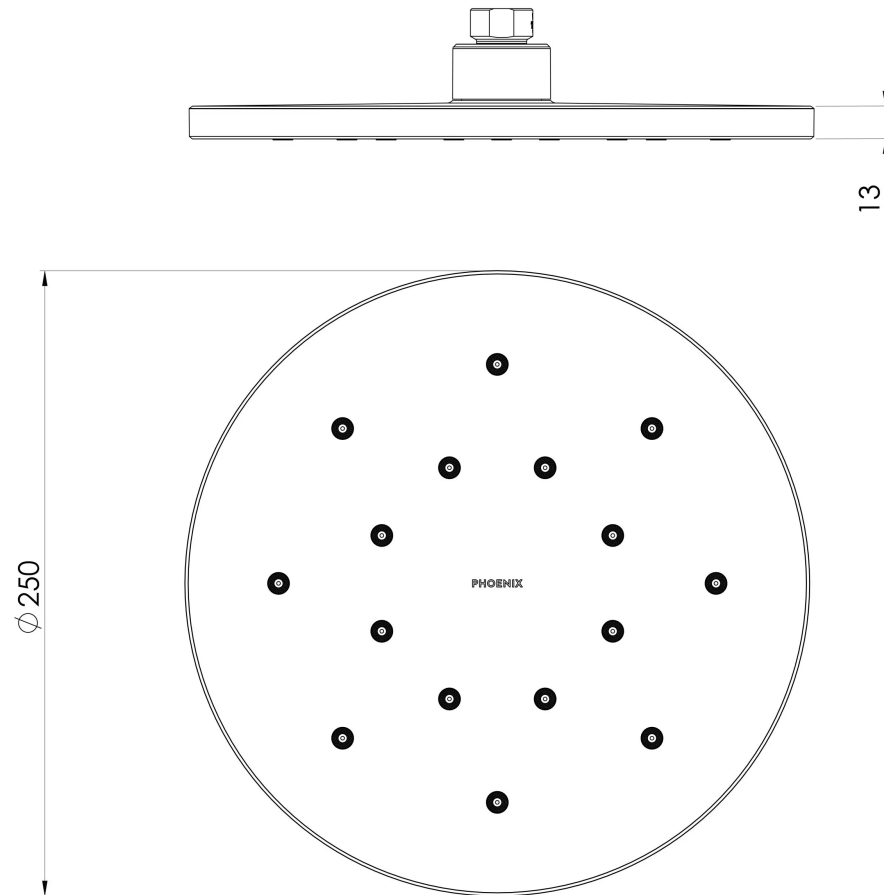

ORMOND

LUXEXP SHOWER ROSE 250MM ROUND

SPECIFICATIONS

AVAILABLE IN

640-5000-00
Chrome

640-5000-40
Brushed Nickel

640-5000-31
Brushed Carbon

640-5000-10
Matte Black

Please visit <https://www.phoenixtapware.com.au/warranty> to view the full warranty

While we aim to ensure the specifications shown are correct at time of printing, Phoenix Tapware reserves the right to make modifications without prior notice. Always use the physical product measurements for mark-ups and roughing-in as the line drawing shown may differ from the actual product over time. All measurements are shown in millimetres. Colours may vary from image shown.