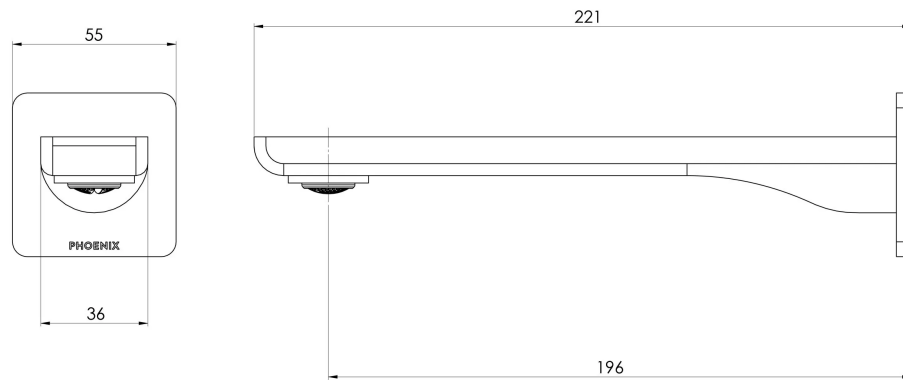

# GLOSS MKII

GLOSS MKII WALL BASIN / BATH OUTLET 200MM

## SPECIFICATIONS