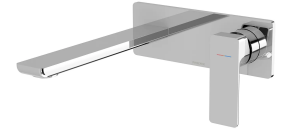

# GLOSS MKII

GLOSS MKII SWITCHMIX WALL BASIN / BATH MIXER SET 200MM

### AVAILABLE IN

135-2810-00  
Chrome

65-135-2810-40  
Brushed Nickel

135-2812-31  
Brushed Carbon

65-135-2810-10  
Matte Black

65-135-2810-12  
Brushed Gold