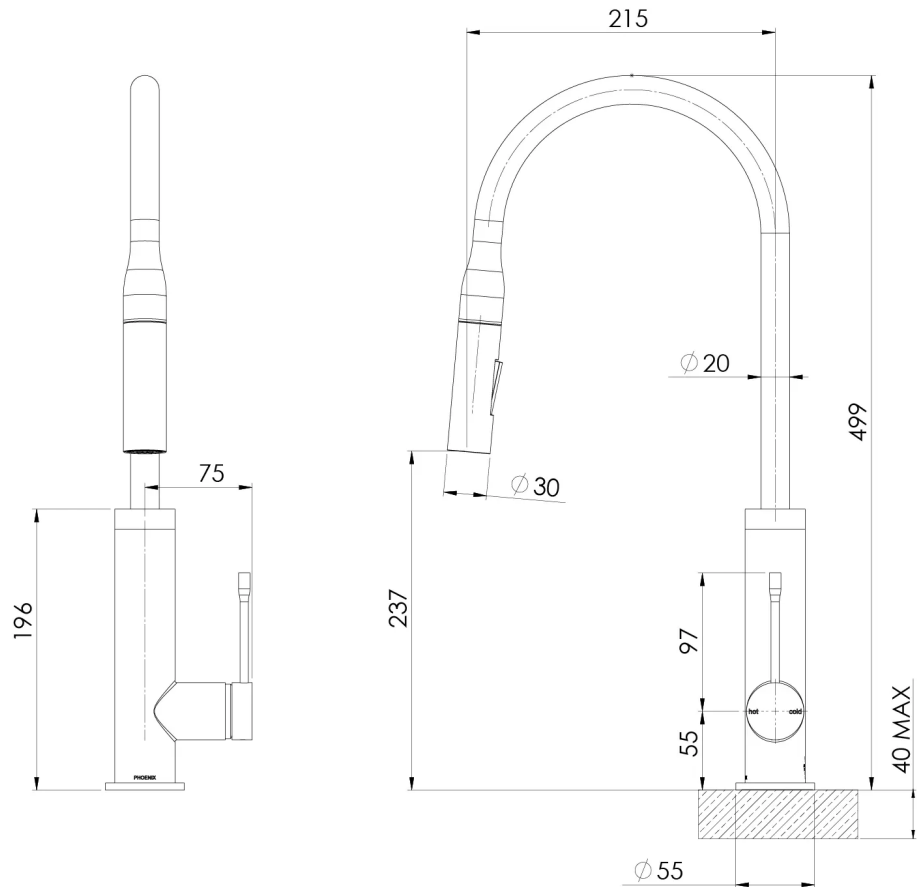

DESIGNER SINK MIXERS

DEJA PULL OUT SINK MIXER 220MM

SPECIFICATIONS

AVAILABLE IN

126-7330-00
Chrome

126-7330-40
Brushed Nickel

126-7330-10
Matte Black

INFORMATION

Please visit <https://www.phoenixtapware.com.au/warranty> to view the full warranty

While we aim to ensure the specifications shown are correct at time of printing, Phoenix Tapware reserves the right to make modifications without prior notice. Always use the physical product measurements for mark-ups and roughing-in as the line drawing shown may differ from the actual product over time. All measurements are shown in millimetres. Colours may vary from image shown.