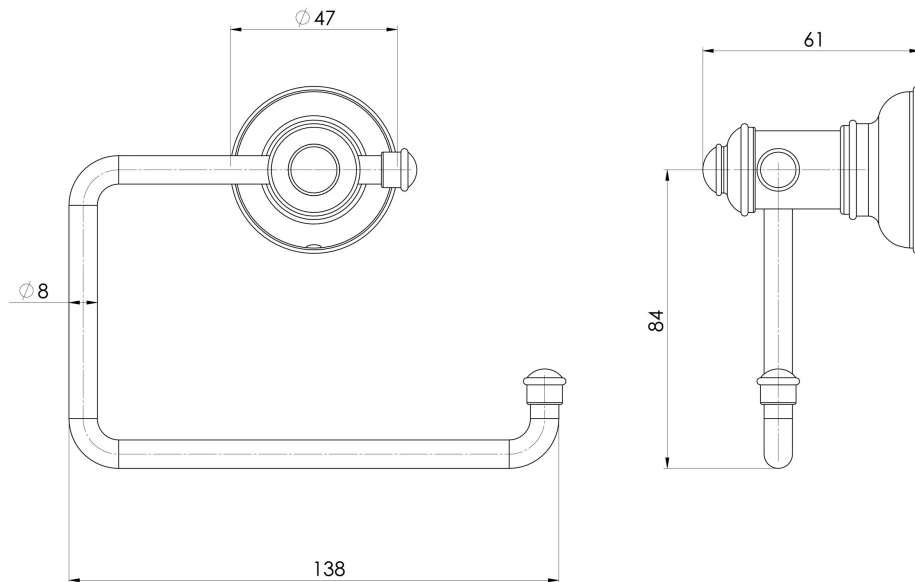

CROMFORD

CROMFORD TOILET ROLL HOLDER

SPECIFICATIONS

AVAILABLE IN

134-8200-00
Chrome

134-8200-40
Brushed Nickel

134-8200-10
Matte Black

134-8200-12
Brushed Gold