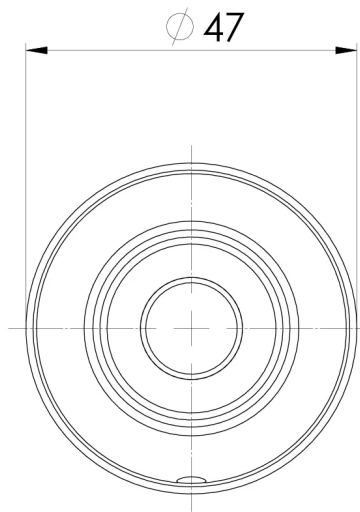

CROMFORD

CROMFORD ROBE HOOK

SPECIFICATIONS

AVAILABLE IN

134-8400-00
Chrome

134-8400-40
Brushed Nickel

134-8400-10
Matte Black

134-8400-12
Brushed Gold