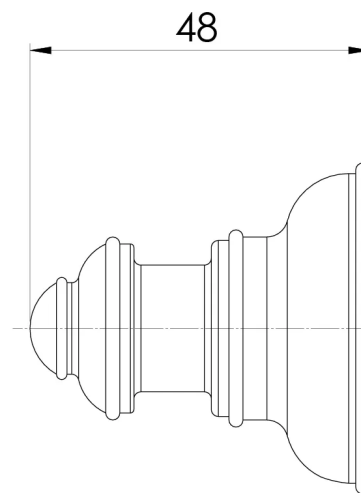

CROMFORD

CROMFORD ROBE HOOK

SPECIFICATIONS

AVAILABLE IN

134-8400-00
Chrome

134-8400-40
Brushed Nickel

134-8400-10
Matte Black

134-8400-12
Brushed Gold