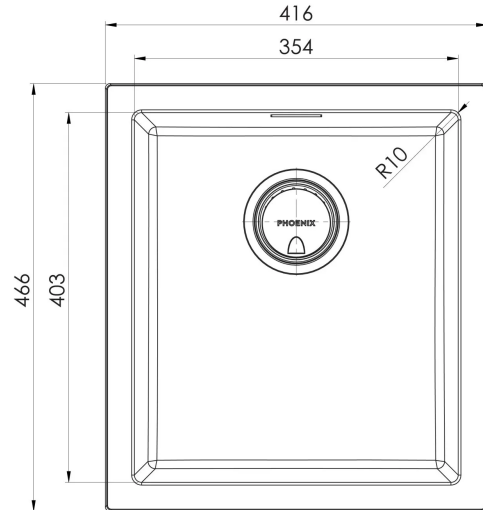

## SPECIFICATIONS

28 Litre Capacity