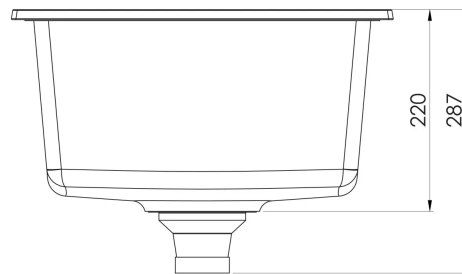

## SPECIFICATIONS

28 Litre Capacity