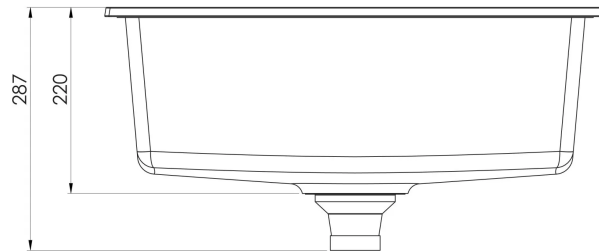

5000 SERIES SINKS

5000 SERIES LARGE SINGLE BOWL SINK

SPECIFICATIONS

42 Litre Capacity

AVAILABLE IN

312-1002-10
Matte Black

312-1002-80
Matte White

INFORMATION

Please visit <https://www.phoenixtapware.com.au/warranty> to view the full warranty

While we aim to ensure the specifications shown are correct at time of printing, Phoenix Tapware reserves the right to make modifications without prior notice. Always use the physical product measurements for mark-ups and roughing-in as the line drawing shown may differ from the actual product over time. All measurements are shown in millimetres. Colours may vary from image shown.