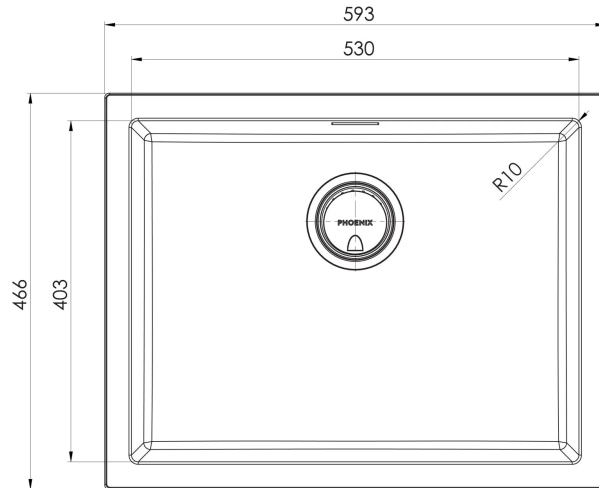

5000 SERIES SINKS

5000 SERIES LARGE SINGLE BOWL SINK

SPECIFICATIONS

42 Litre Capacity

AVAILABLE IN

312-1002-10
Matte Black

312-1002-80
Matte White

INFORMATION

Please visit <https://www.phoenixtapware.com.au/warranty> to view the full warranty

While we aim to ensure the specifications shown are correct at time of printing, Phoenix Tapware reserves the right to make modifications without prior notice. Always use the physical product measurements for mark-ups and roughing-in as the line drawing shown may differ from the actual product over time. All measurements are shown in millimetres. Colours may vary from image shown.