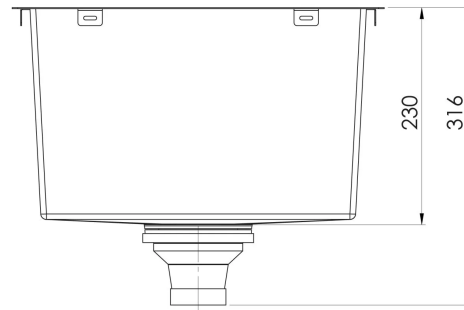

4000 SERIES SINKS

4000 SERIES SINGLE BOWL SINK

SPECIFICATIONS

33 Litre Capacity

AVAILABLE IN

310-0002-51
Stainless Steel

310-0002-16
Brushed Black

INFORMATION