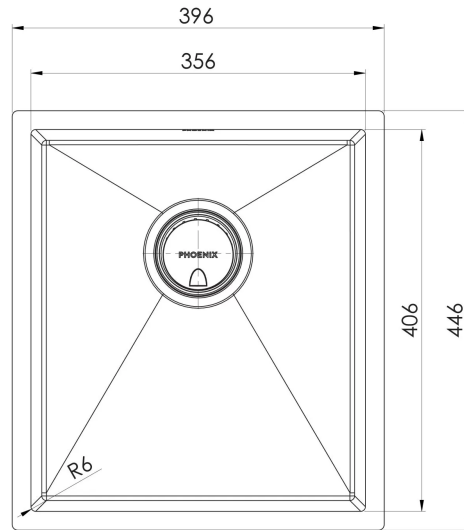

4000 SERIES SINKS

4000 SERIES SINGLE BOWL SINK

SPECIFICATIONS

33 Litre Capacity

AVAILABLE IN

310-0002-51
Stainless Steel

310-0002-16
Brushed Black

INFORMATION

Please visit <https://www.phoenixtapware.com.au/warranty> to view the full warranty

While we aim to ensure the specifications shown are correct at time of printing, Phoenix Tapware reserves the right to make modifications without prior notice. Always use the physical product measurements for mark-ups and roughing-in as the line drawing shown may differ from the actual product over time. All measurements are shown in millimetres. Colours may vary from image shown.