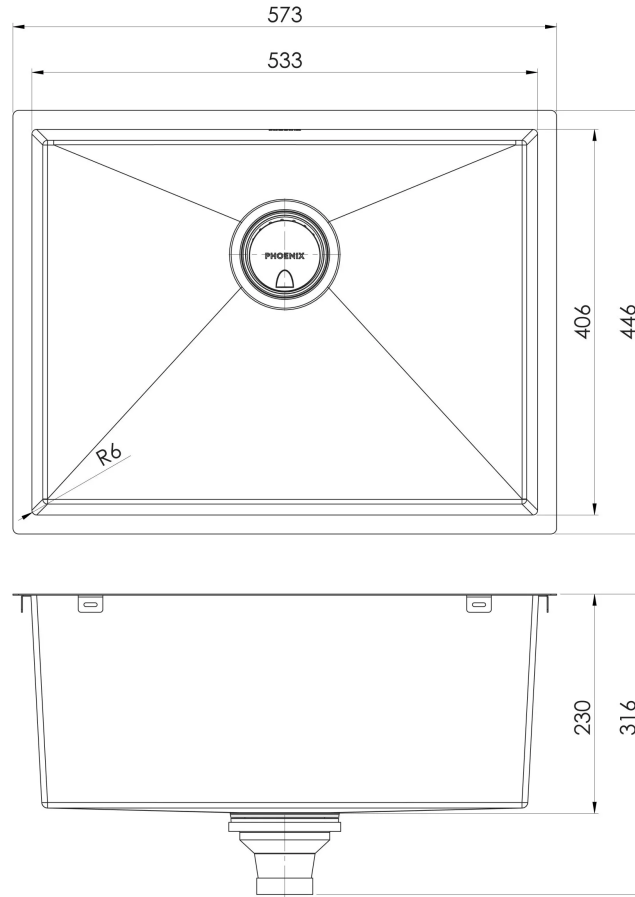

## SPECIFICATIONS

47 Litre Capacity