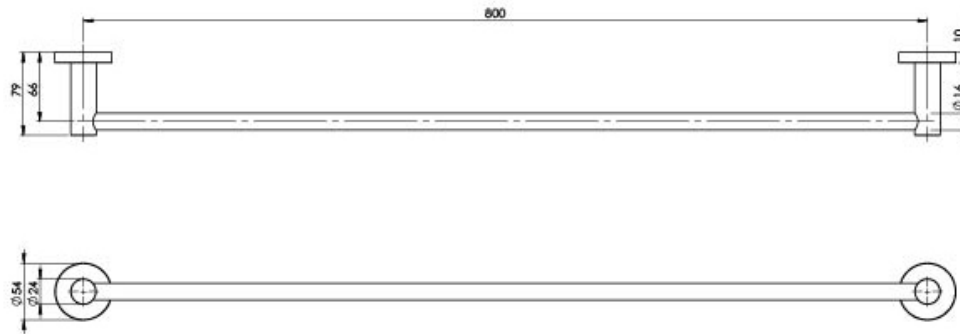

RADII

RADII SINGLE TOWEL RAIL 800MM ROUND PLATE

SPECIFICATIONS

AVAILABLE IN

RA803 CHR
Chrome

RA803 BN
Brushed
Nickel

RA803 GM
Gun Metal

RA803 MB
Matte Black