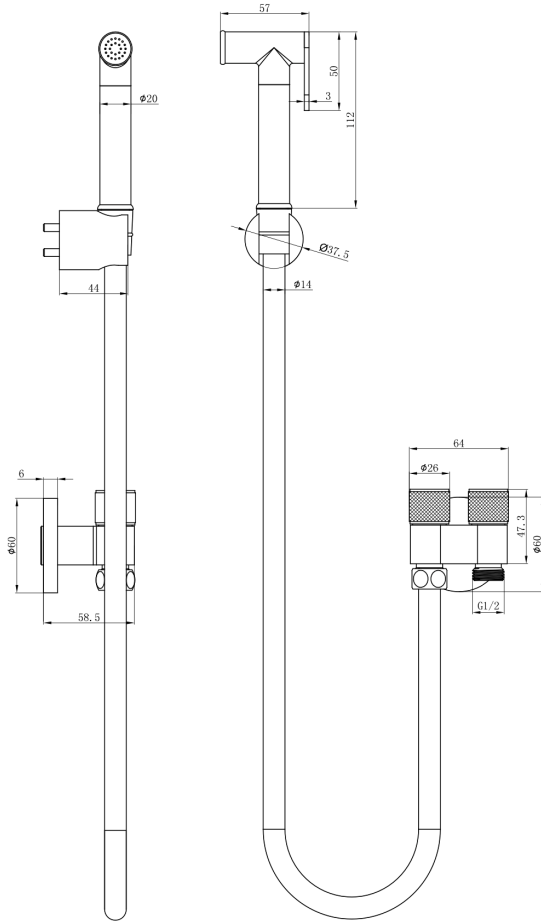

Zarah Dual Control Bidet/Douche Spray

Matte Black

Product Specifications

Code	ZAR-BT-MB
Barcode	9339897018937
Material	Stainless Steel Hose and Handpiece, Brass Angle Valve
Finish	Matte Black

Handpiece	Trigger Nozzle Spray
Angle Valve	Dual Control
Non Return Valve Included	