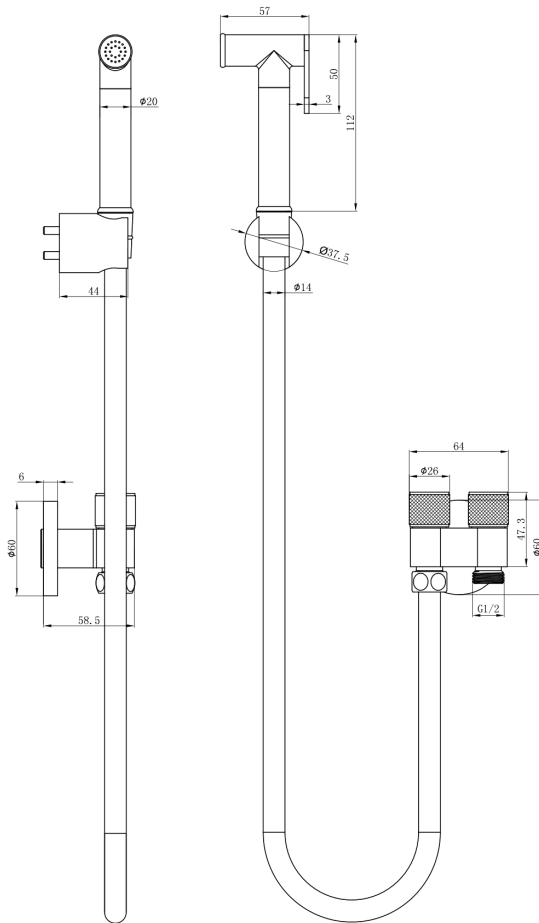

Zarah Dual Control Bidet/Douche Spray

Gunmetal

Product Specifications

Code	ZAR-BT-GM
Barcode	9339897018968
Material	Stainless Steel Hose and Handpiece, Brass Angle Valve
Finish	Gunmetal

Handpiece	Trigger Nozzle Spray
Angle Valve	Dual Control
Non Return Valve Included	