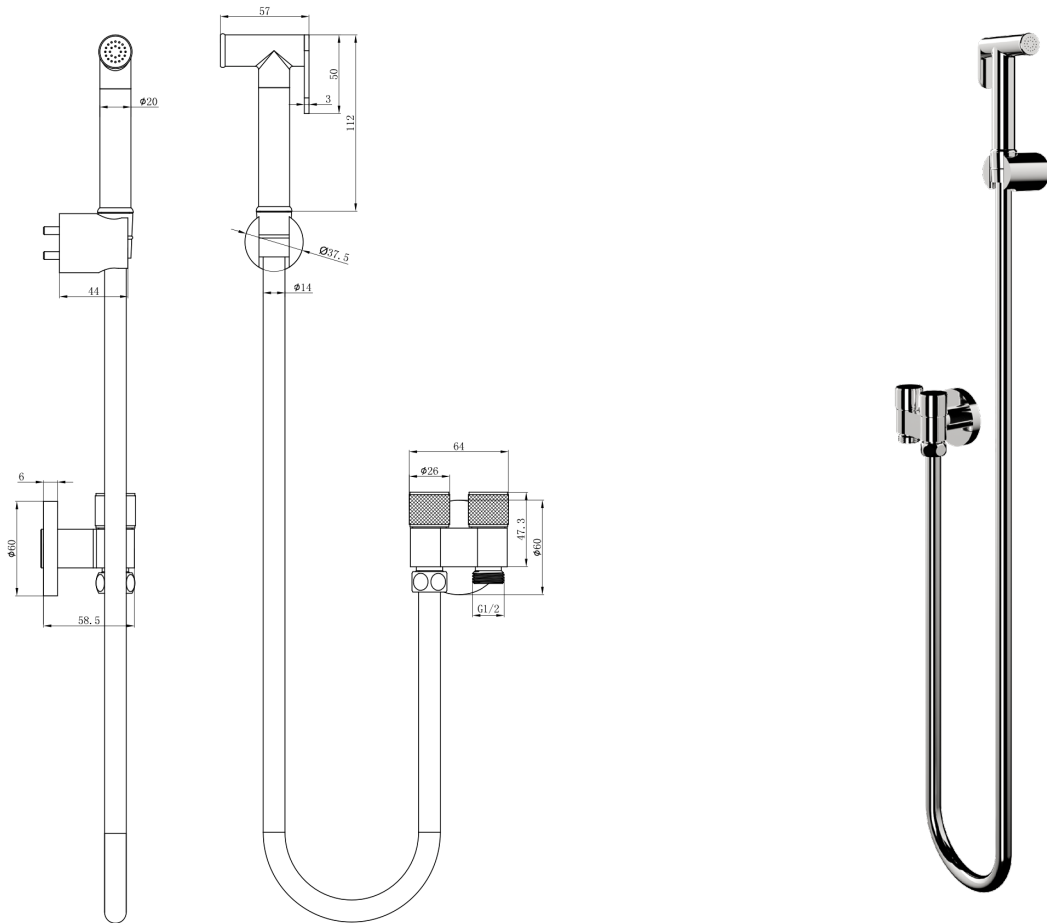

Zarah Dual Control Bidet/Douche Spray

Chrome

Product Specifications

Code	ZAR-BT-CH
Barcode	9339897018920
Material	Stainless Steel Hose and Handpiece, Brass Angle Valve
Finish	Chrome

Handpiece	Trigger Nozzle Spray
Angle Valve	Dual Control
Non Return Valve Included	