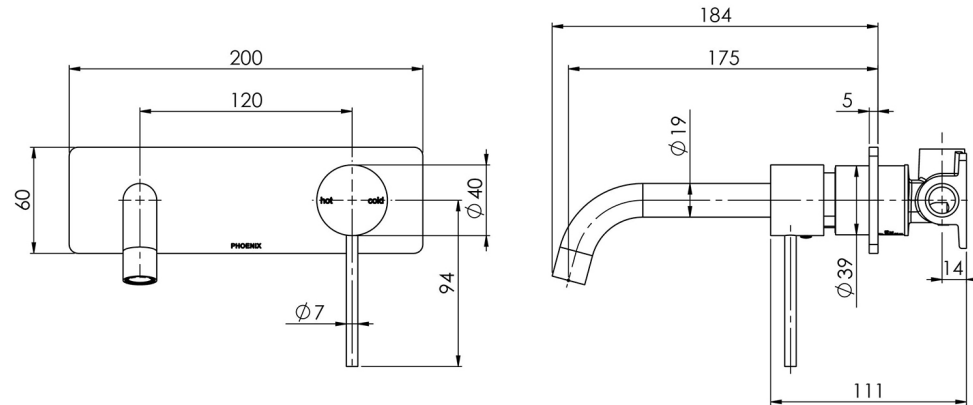

VIVID SLIMLINE

VIVID SLIMLINE WALL BATH MIXER SET 180MM CURVED

SPECIFICATIONS

AVAILABLE IN

VS783 CHR
Chrome

VS783 BN
Brushed
Nickel

VS783 GM
Gun Metal

VS783 MB
Matte Black