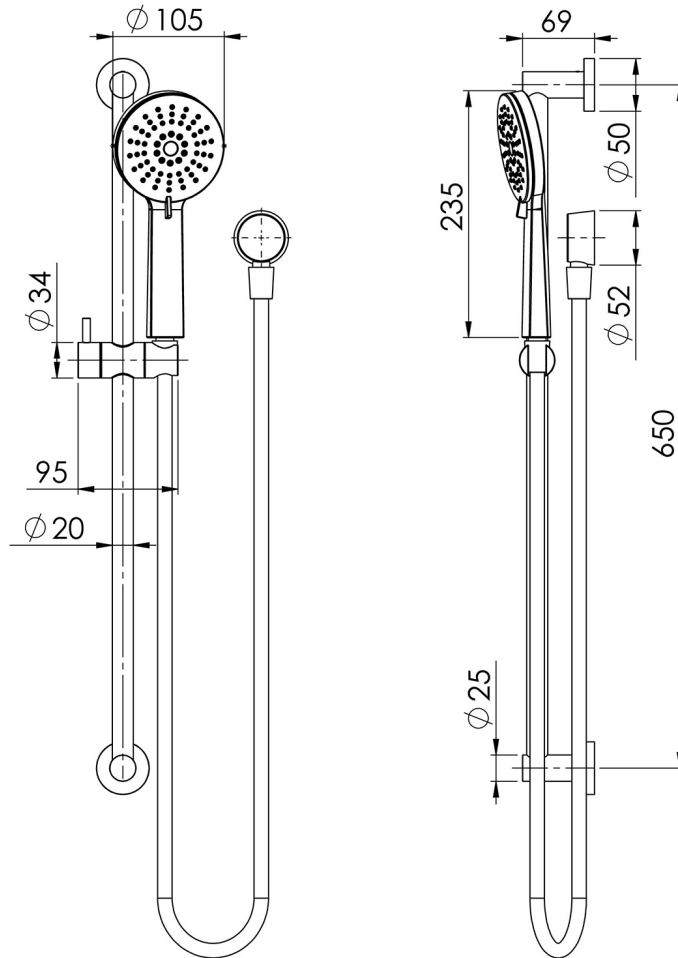

VIVID SLIMLINE

VIVID SLIMLINE RAIL SHOWER

SPECIFICATIONS

AVAILABLE IN

VS685 CHR
Chrome

VS685-40
Brushed
Nickel

VS685-10
Matte Black

INFORMATION