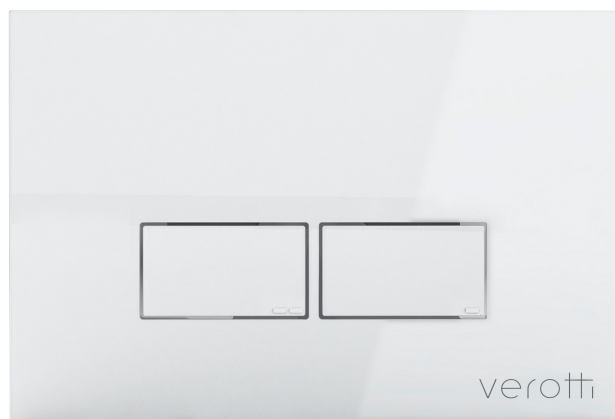

VIVO

Model: VIVO ABS RECTANGULAR

Code: VI.002 Chrome

Dimensions

Width: 215mm

Depth: 5mm

Height: 145mm

Finish: Chrome

Features: Soft-touch Pneumatic, combines as access plate for servicing of Verotti cistern