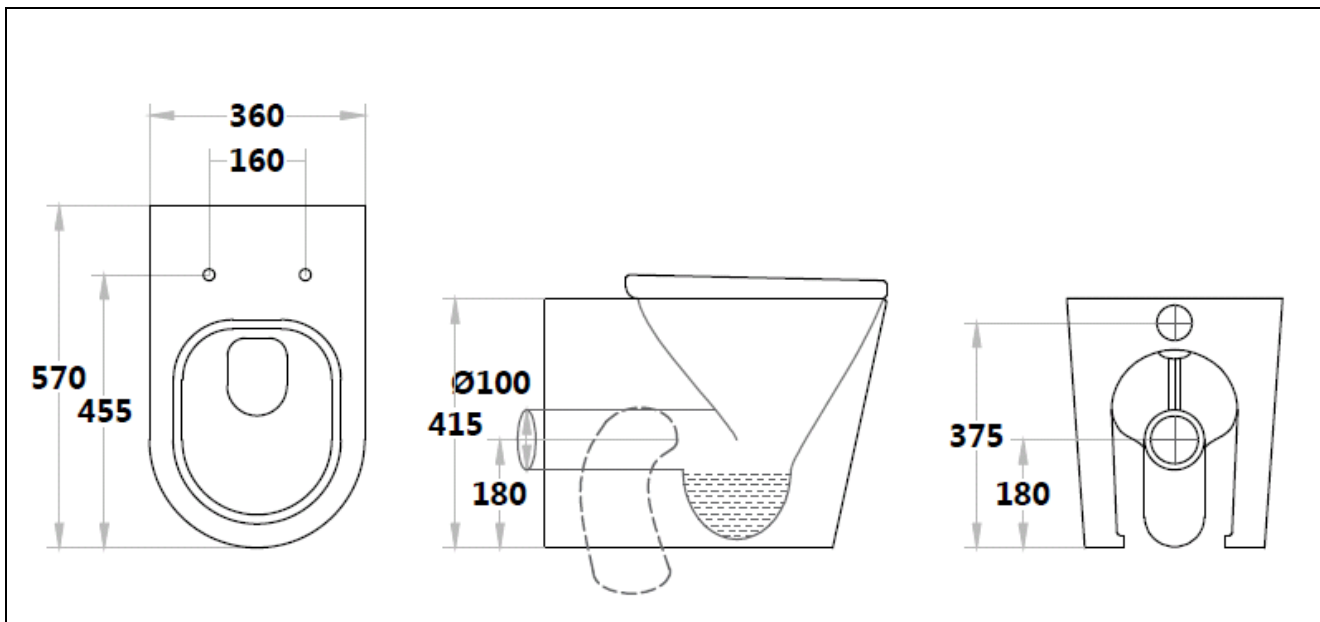

STERLING

ORBIT RIMLESS

Orbit Rimless Wall Faced Pan

Seat: Soft Close Seat
Clips On or Off for Easy Cleaning

WELS Rating: 4 Star - 4.5Ltrs per Full Flush / 3Ltrs per Half Flush

Code: WCORBWFPO

Size: 570x360x415mm

Traps: Suitable for S and P Trap Installations

Set Out: **S-Trap** 100-160mm
P-Trap 180mm (Height)
WC-Vario01 - Vario Bend 150-195mm (Additional Charges Apply)

Colour: White

Warranty 7 Years on Ceramics, 12 Months on the Seat (Conditions Apply)