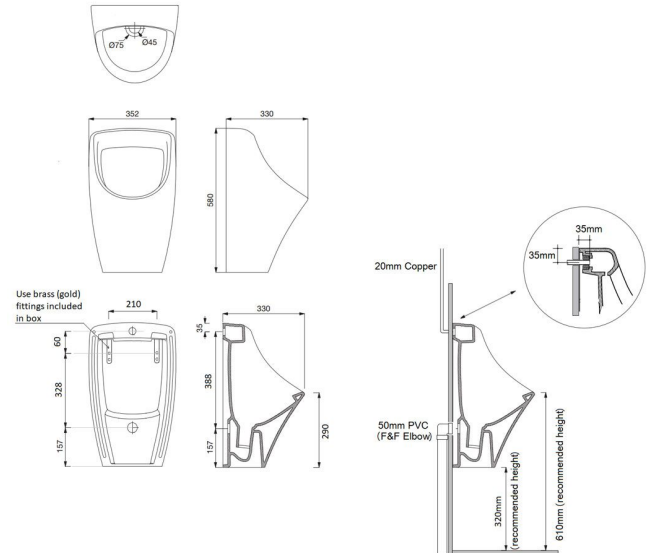

Teide Ceramic Urinal - Back Inlet

Code: TE580UR

Specifications

- Material: Ceramic
- Finish: White Gloss
- Water supply: Back (concealed)
- Waste outlet: P Trap (into wall)
- Includes wall hanging brackets and fixings and rubber inlet connection
- Integrated ceramic trap
- WELS rating: 5 Star (1L flush)
- Watermark approved to Australian standards.