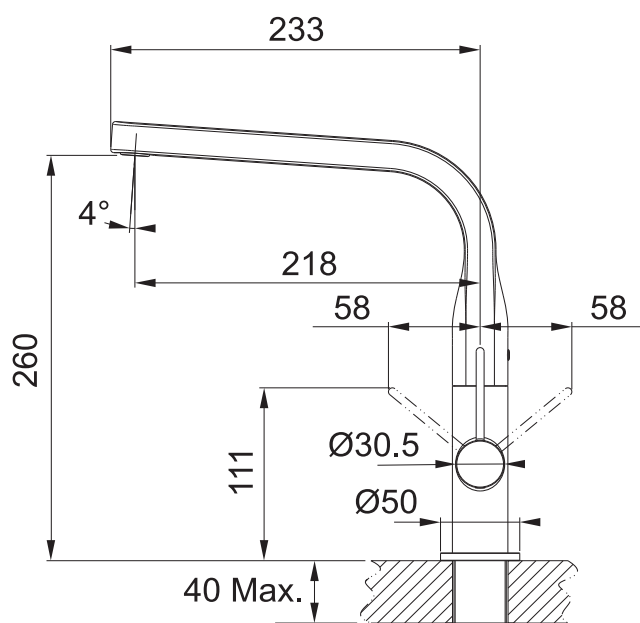

SINOS

TA6300B

PRODUCT INFORMATION

Style	Non Pull-Out
Tap Swivel Spout (degrees)	360°
Cut-Out Size	Ø 35mm
WELS	4 star/7.5 Lpm Reg No: T31534
Min. (PSI)	7.25
Max. (PSI)	72.5
Min. (kPa)	50kPa
Max. (kPa)	500kPa
Finish	Black
Warranty	5 years parts and labour 15 years cartridge only *T&C's apply

PLEASE NOTE: Large and heavy taps should ideally be mounted directly through the solid benchtop or fully supported from underneath. For all other swivel taps, we recommend the use of the Franke Tap Support Arm to provide additional support. Please ensure all Franke tapware is installed at a pressure of no greater than 500 kPa in accordance with AS/NZS3500 and insist that your plumber flushes all of the water supply lines before installing tapware. Failure to do so may void warranty.