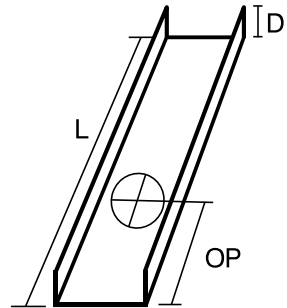

BATHROOM, PLUMBING
& KITCHEN SUPPLIES
PROUDLY PART OF **BIGA**

Made to Measure Grates & Channel Order Form

DATE: PHONENUMBER:

COMPANY:

CONTACT NAME

Tile Insert 

Wedge Wire 

ONLY AVAILABLE IN SILVER

Note: Sedek Grates are 316 grade stainless steel and have standard width of 100mm

GRATE & CHANNEL

CHANNEL ONLY

GRATE ONLY

DIMENSIONS (in millimetres)

Length (L):

Colour:

Silver, gun metal, gold & black

Outlet Position (OP):
(measure to the centre of the outlet)

Depth (D): ***22mm standard***

Quantity:

OUTLET SIZE:

50mm 80mm

COMMENTS

Disclaimer:

Custom made floor grates are considered a special order. These cannot be returned once made. Please make sure measurements and specifications are correct before ordering.