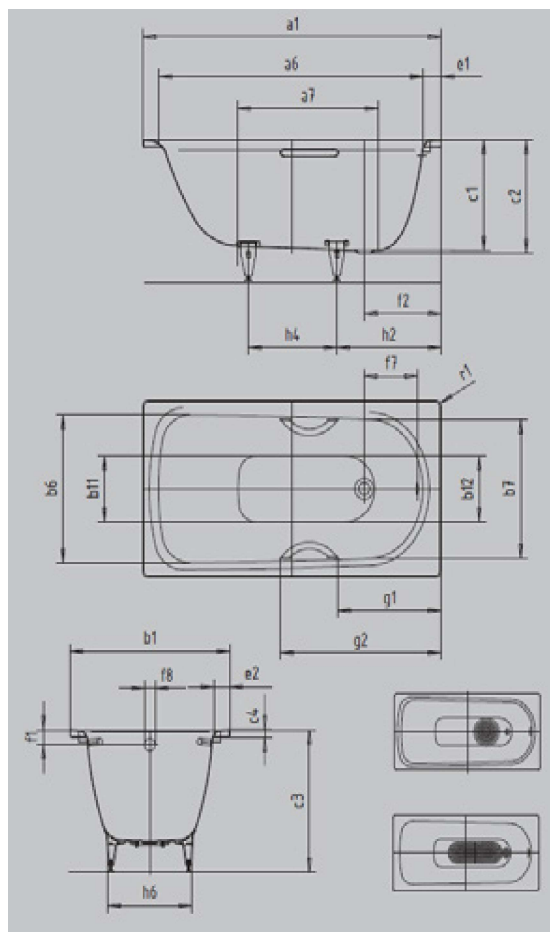

SANIFORM DEEP

- one-seater bath with waste at foot end
- classic four-cornered model
- made of KALDEWEI steel enamel
- designed by Phoenix Design
- **30 YEAR WARRANTY**

UNIVERSAL GRIP

SOUND WAVE

Model No.		366	367
External length	a ₁	1400	1600 mm
Internal length (top)	a ₆	1240	1440 mm
Internal length (bottom)	a ₇	645	844 mm
External width	b ₁	750	750 mm
Internal width (top)	b ₆ ; b ₇	620; 590	620; 590 mm
Internal width (bottom)	b ₁₁ ; b ₁₂	280; 280	280; 280 mm
Depth inside	c ₁	470	470 mm
Depth incl. waste hole	c ₂	480	480 mm
Height with feet	c ₃	615 - 635	625 - 635 mm
Height of rim	c ₄	32	32 mm
Width of rim (foot end; long side)	e ₁ ; e ₂	80; 85	80; 85 mm
Distance top edge to centre of overflow hole	f ₁	65	65 mm
Distance bath edge to centre of waste hole	f ₂	360	360 mm
Distance centre of waste hole to centre of overflow hole	f ₇	268	267 mm
Diameter of overflow hole	f ₈	∅ 52	∅ 52 mm
Diameter of waste hole	f ₉	∅ 52	∅ 52 mm
Distance bath edge (foot end) to start of grip	g ₁	484	584 mm
Distance bath edge (foot end) to end of grip	g ₂	759	859 mm
Distance foot end of bath edge to centre of foot	h ₂	470	480 mm
Distance between the feet	h ₄	415	605 mm
Width of feet max.	h ₆	430	430 mm
External radius	r ₁	23	23 mm
Water volume		110	140 l
Net weight		41	49 kg
Diameter of anti-slip		∅ 288	∅ 288 mm
Full anti-slip		600 x 220	600 x 220 mm

Subject to technical alterations, tolerances and errors. Similar illustrations.
 ** 70 litres displacement on average.

KALDEWEI