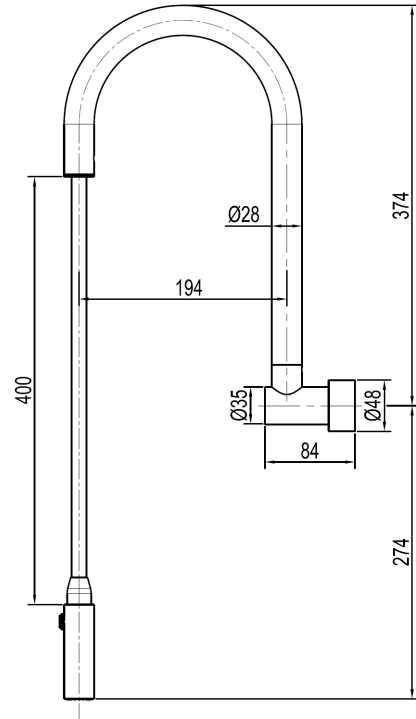

RETRACTABLE WALL SPOUT – SUP800RLS_CP

Note: Drawings are not to scale and are for reference only. Specifications and sizes can be changed by the manufacturer without notice. Refer to physical unit prior to installation.

Product Specifications

Base Material	304 Stainless Steel	
Finish	Chrome Plated	
Height	374mm	
Projection	194mm	
Features	Retractable pull out dual spray pattern nozzle Rotating swivel ball joint nozzle 400mm pull out length (excl. nozzle) Swivel arm Fast and easy installation Compliments most existing wall taps or mixer	
WELS Rating	5 star water efficiency, 6.0L per minute	
Warranty	2 years parts and labour	