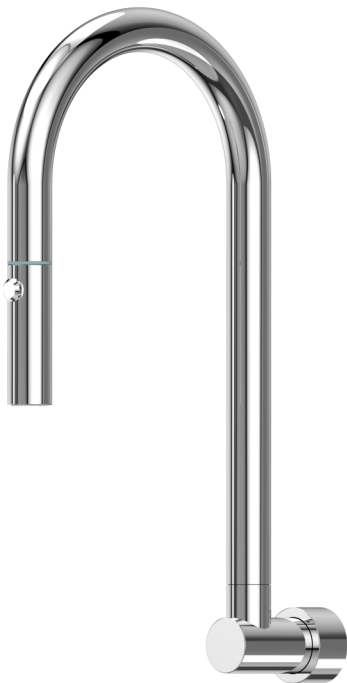

RETRACTABLE WALL SPOUT – SUP800RLS_CP

Note: Drawings are not to scale and are for reference only. Specifications and sizes can be changed by the manufacturer without notice. Refer to physical unit prior to installation.

Product Specifications

Base Material	304 Stainless Steel	
Finish	Chrome Plated	
Height	374mm	
Projection	194mm	
Features	Retractable pull out dual spray pattern nozzle Rotating swivel ball joint nozzle 400mm pull out length (excl. nozzle) Swivel arm Fast and easy installation Compliments most existing wall taps or mixer	
WELS Rating	5 star water efficiency, 6.0L per minute	
Warranty	2 years parts and labour	