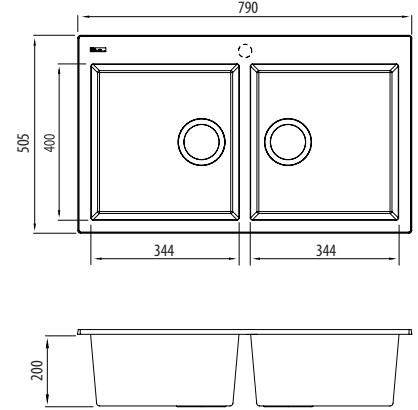

Santorini

Italian made

All dimensions in mm

ST-WH1574

White Piccolo Double Bowl Topmount Sink

Specifications /

Sink size	790W x 505H mm
Bowl size	Piccolo Bowl 344W x 400H x 200D / 27L Piccolo Bowl 344W x 400H x 200D / 27L
Material	80% granite and quartz particles and 20% acrylic
Installation	Topmount
Fixings	Available on request
Min cabinet size	800 mm
Tap holes	1 Tap Hole Only
Waste fittings	2 x 90 mm basket waste included
Overflow	Not available
Carton size	930 x 590 x 320 mm
Weight	15.5 kg
Warranty	Lifetime manufacturer's warranty (refer to oliveri.com.au)
Maintenance and care instructions	Clean the sink regularly with warm water, a liquid detergent and a soft cloth. Do not use abrasive powders or creams and avoid chemically aggressive detergents. Generic stains should be removed immediately with very hot water and a cleaning product. For organic stains which are especially difficult to remove, it is recommended that you fill the sink with a highly diluted organic cleaner such as bleach and let stand overnight. The next morning, rinse with warm water and a soft cloth.