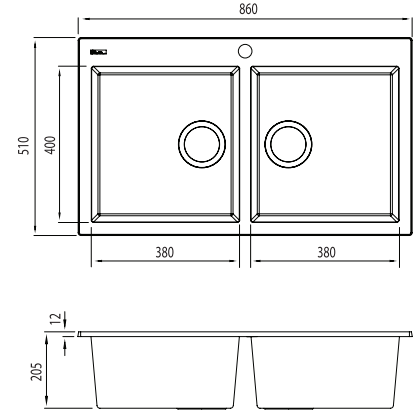

Santorini

Italian made

All dimensions in mm

ST-WH1564

White Double Bowl Topmount Sink

Specifications /

Sink size	860W x 510H mm
Bowl size	Standard Bowl 1 380W x 400H x 210D / 32L Standard Bowl 1 380W x 400H x 210D / 32L
Construction	Moulded granite
Material	80% granite and quartz particles and 20% acrylic
Installation	Topmount
Fixings	Topmount clips supplied
Min cabinet size	900 mm
Tap holes	1 tap hole only
Waste fittings	2 x 90 mm basket wastes included
Overflow	Not available
Carton size	960 x 580 x 310 mm
Weight	16 kg
Warranty	Lifetime manufacturer's warranty (refer to oliveri.com.au)
Maintenance and care instructions	Clean the sink regularly with warm water, a liquid detergent and a soft cloth. Do not use abrasive powders or creams and avoid chemically aggressive detergents. Generic stains should be removed immediately with very hot water and a cleaning product. For organic stains which are especially difficult to remove, it is recommended that you fill the sink with a highly diluted organic cleaner such as bleach and let stand overnight. The next morning, rinse with warm water and a soft cloth.