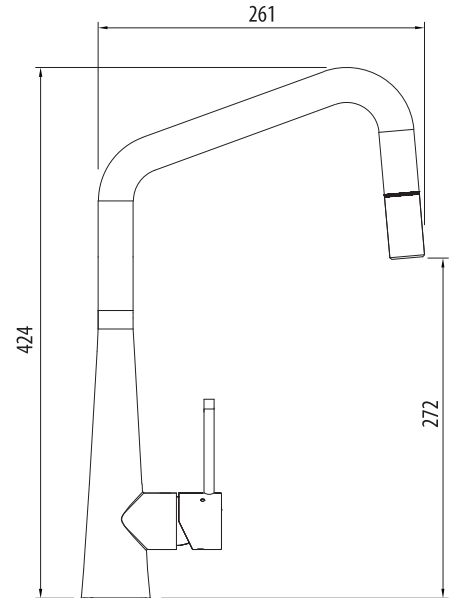

# Essente

SS2575-BL

Black Square Goose Neck Pull Out Mixer

PREMIUM  
304 GRADE  
STAINLESS  
STEEL

All dimensions in mm

## Specifications /

<b>WELs rating</b>	4 Stars, 7.5L per minute
<b>Temperature rating (min / max)</b>	1°C - 65°C
<b>Pressure rating (min / max)</b>	150 kPa - 500 kPa
<b>Finish</b>	Black (PVD)
<b>Materials</b>	304 Grade stainless steel body
<b>Cartridge size</b>	35 mm
<b>Cartridge type</b>	Ceramic disc cartridge
<b>Carton size</b>	735 x 325 x 75 mm
<b>Product weight</b>	4 kg
<b>Mixer height</b>	424 mm
<b>Water supply</b>	Mains
<b>Warranty</b>	10 year warranty (refer to <a href="http://oliveri.com.au">oliveri.com.au</a> for details)
<b>Maintenance and care instructions</b>	All surfaces should be cleaned with mild liquid detergent or soap and water. Do not use cream cleaners or citrus based cleaning products, as they are abrasive. Use of unsuitable cleaning agents may damage the surface. Any damage caused in this way will not be covered by warranty.

© Registered trademark of Oliveri Solutions. Under its policy of ongoing product development Oliveri Solutions may from time to time change product specification without notice. All dimensions given are approximate and should be checked prior to installation. See [oliveri.com.au](http://oliveri.com.au) for installation and warranty details. \* 10 Year Warranty: 5 years only (parts & labour) plus an additional 5 years on the Cartridge (parts only).