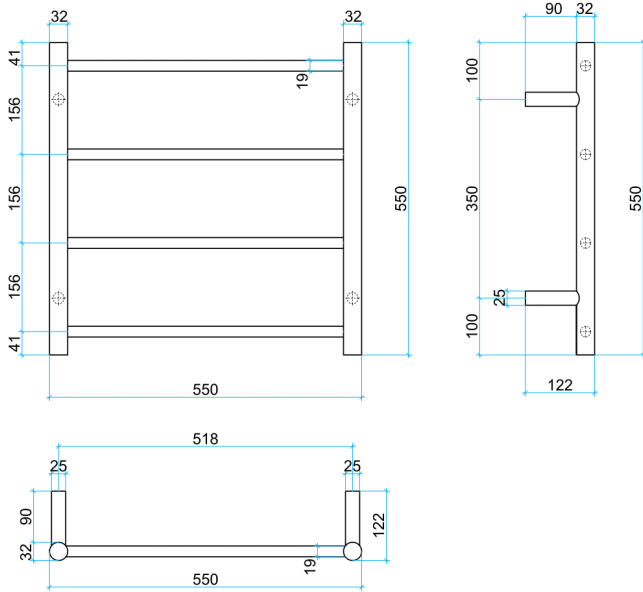

Thermorail Ladder Towel Rails 240V

Electric Heated Towel Rails for use in bathrooms

This rail has Multiflex wiring which means that there is a connection point on both the left and right hand side of the rail and the lead can be connected to either side. Being a dry element rail, this can be mounted either way up meaning the wiring can be from any of the four mounting points.

Stock Code	Finish	Size (mm)	Output (W)	No. of Bars
SR25MGM	Gun Metal	W550 x H550 x D122	41 Watts	4

PLEASE NOTE: Specifications are for information purposes only. Whilst every effort has been made to ensure the product specifications are accurate, due to continuing product development and improvement the specifications are subject to change. Specifications can be used to rough in and fit timber supports in the wall however we recommend no holes are drilled without having the product on site or verifying the details with the manufacturer. Thermogroup cannot be held liable or responsible for errors due to updated specifications.